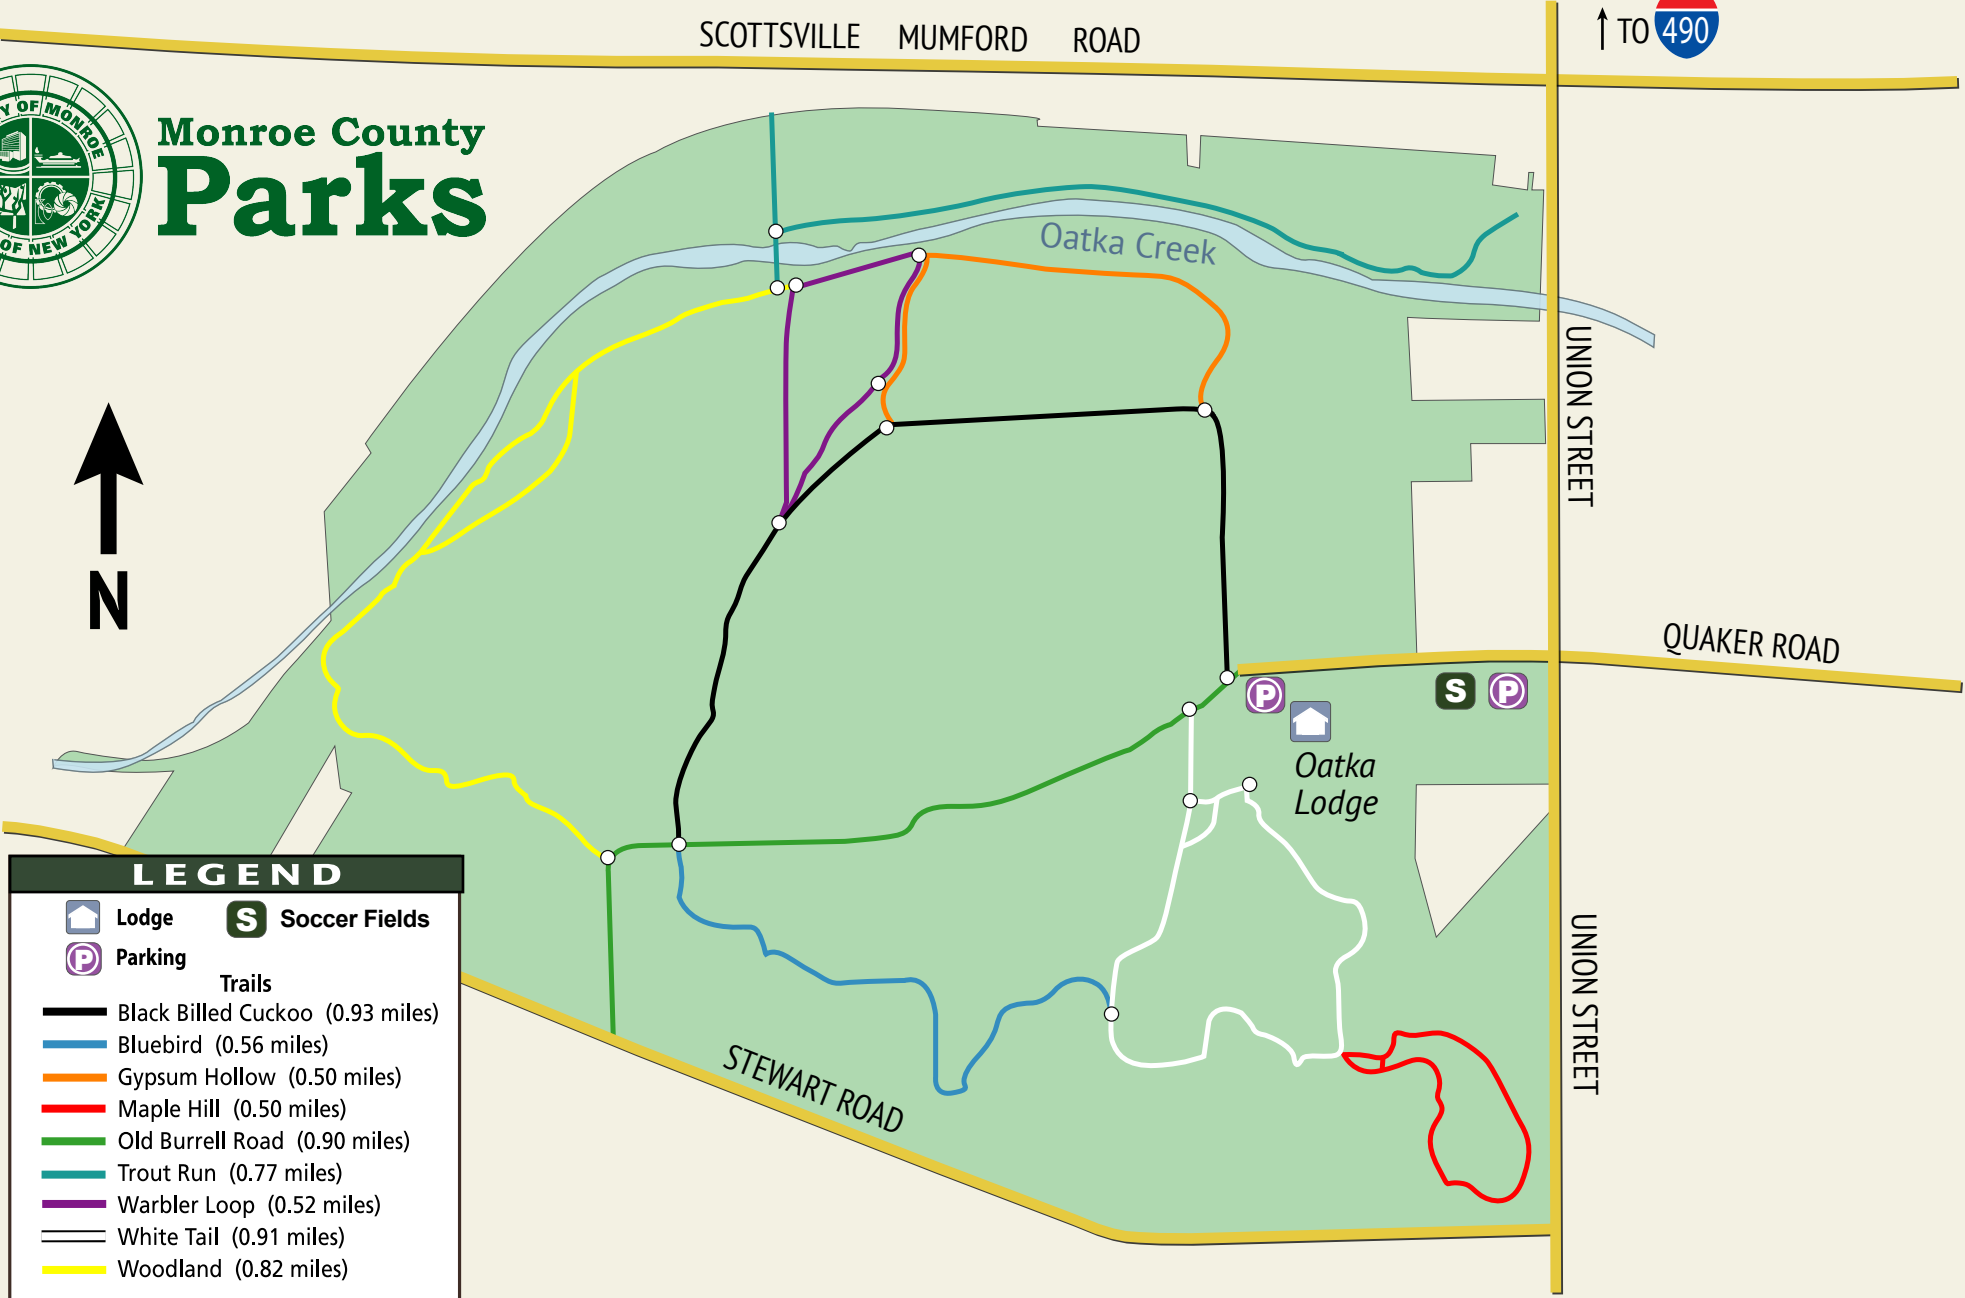

# OATKA CREEK PARK

Park Staff: 585-509-2843

for more information:  
[monroecounty.gov/parks](http://monroecounty.gov/parks)  
 585-753-PARK (7275)

Monroe County  
**Parks**

**LEGEND**

Lodge	Soccer Fields
Parking	
<b>Trails</b>	
Black Billed Cuckoo (0.93 miles)	
Bluebird (0.56 miles)	
Gypsum Hollow (0.50 miles)	
Maple Hill (0.50 miles)	
Old Burrell Road (0.90 miles)	
Trout Run (0.77 miles)	
Warbler Loop (0.52 miles)	
White Tail (0.91 miles)	
Woodland (0.82 miles)	
Trail Intersection	

Oatka Lodge