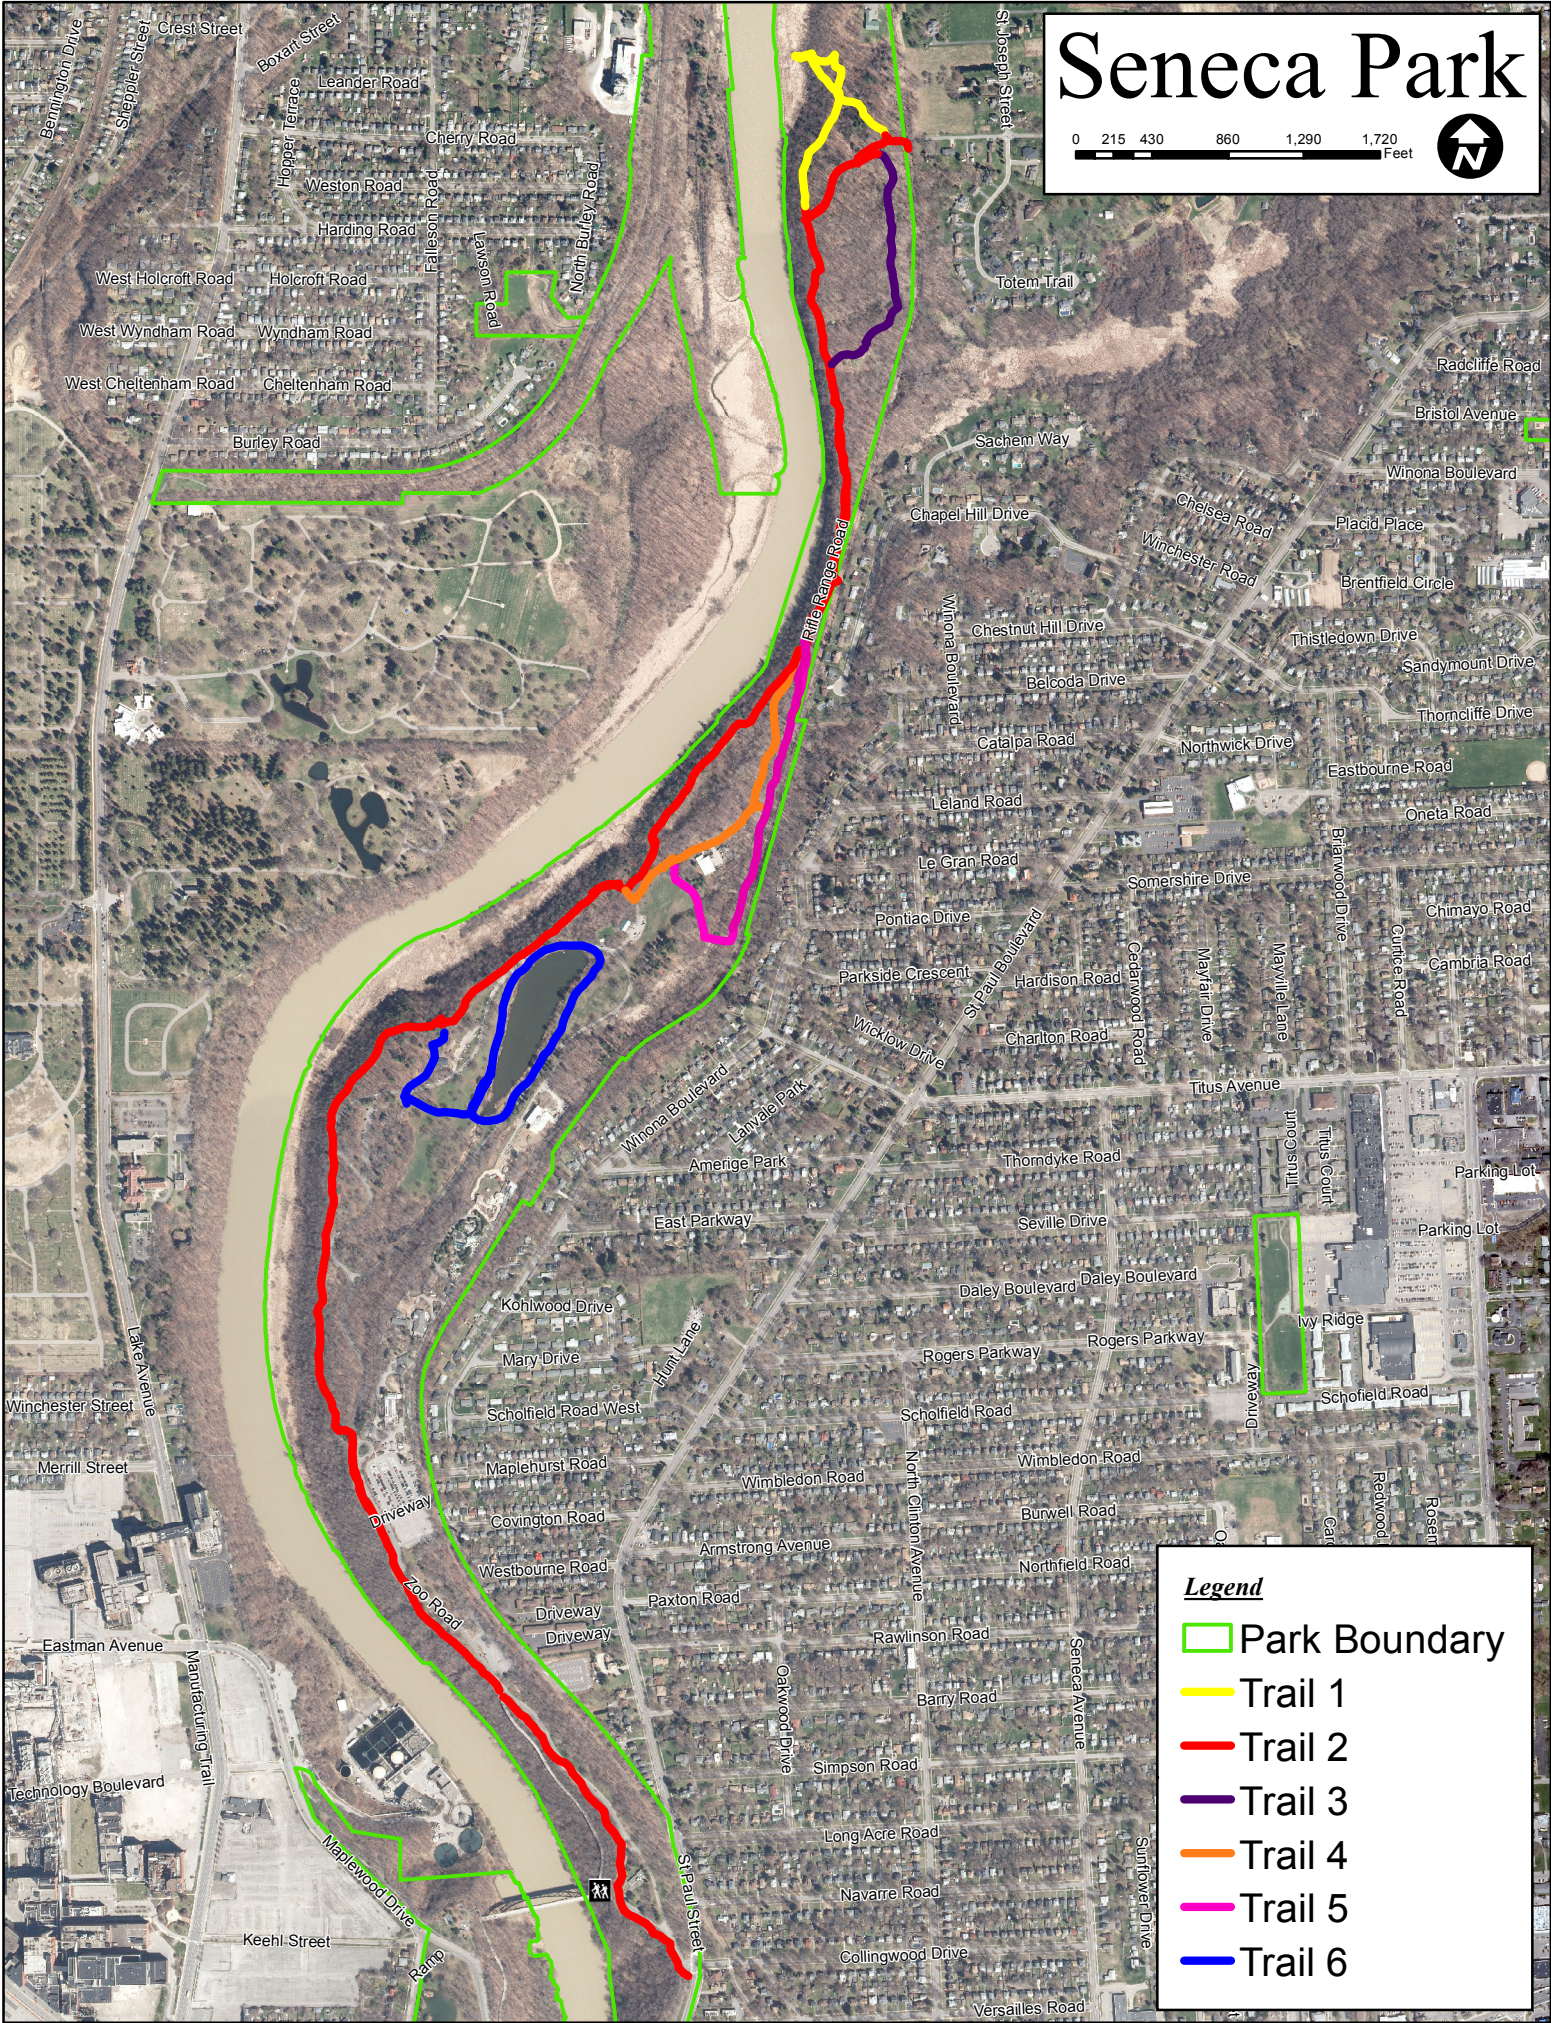

Seneca Park

0 215 430 860 1,290 1,720 Feet

Legend

- Park Boundary
- Trail 1
- Trail 2
- Trail 3
- Trail 4
- Trail 5
- Trail 6