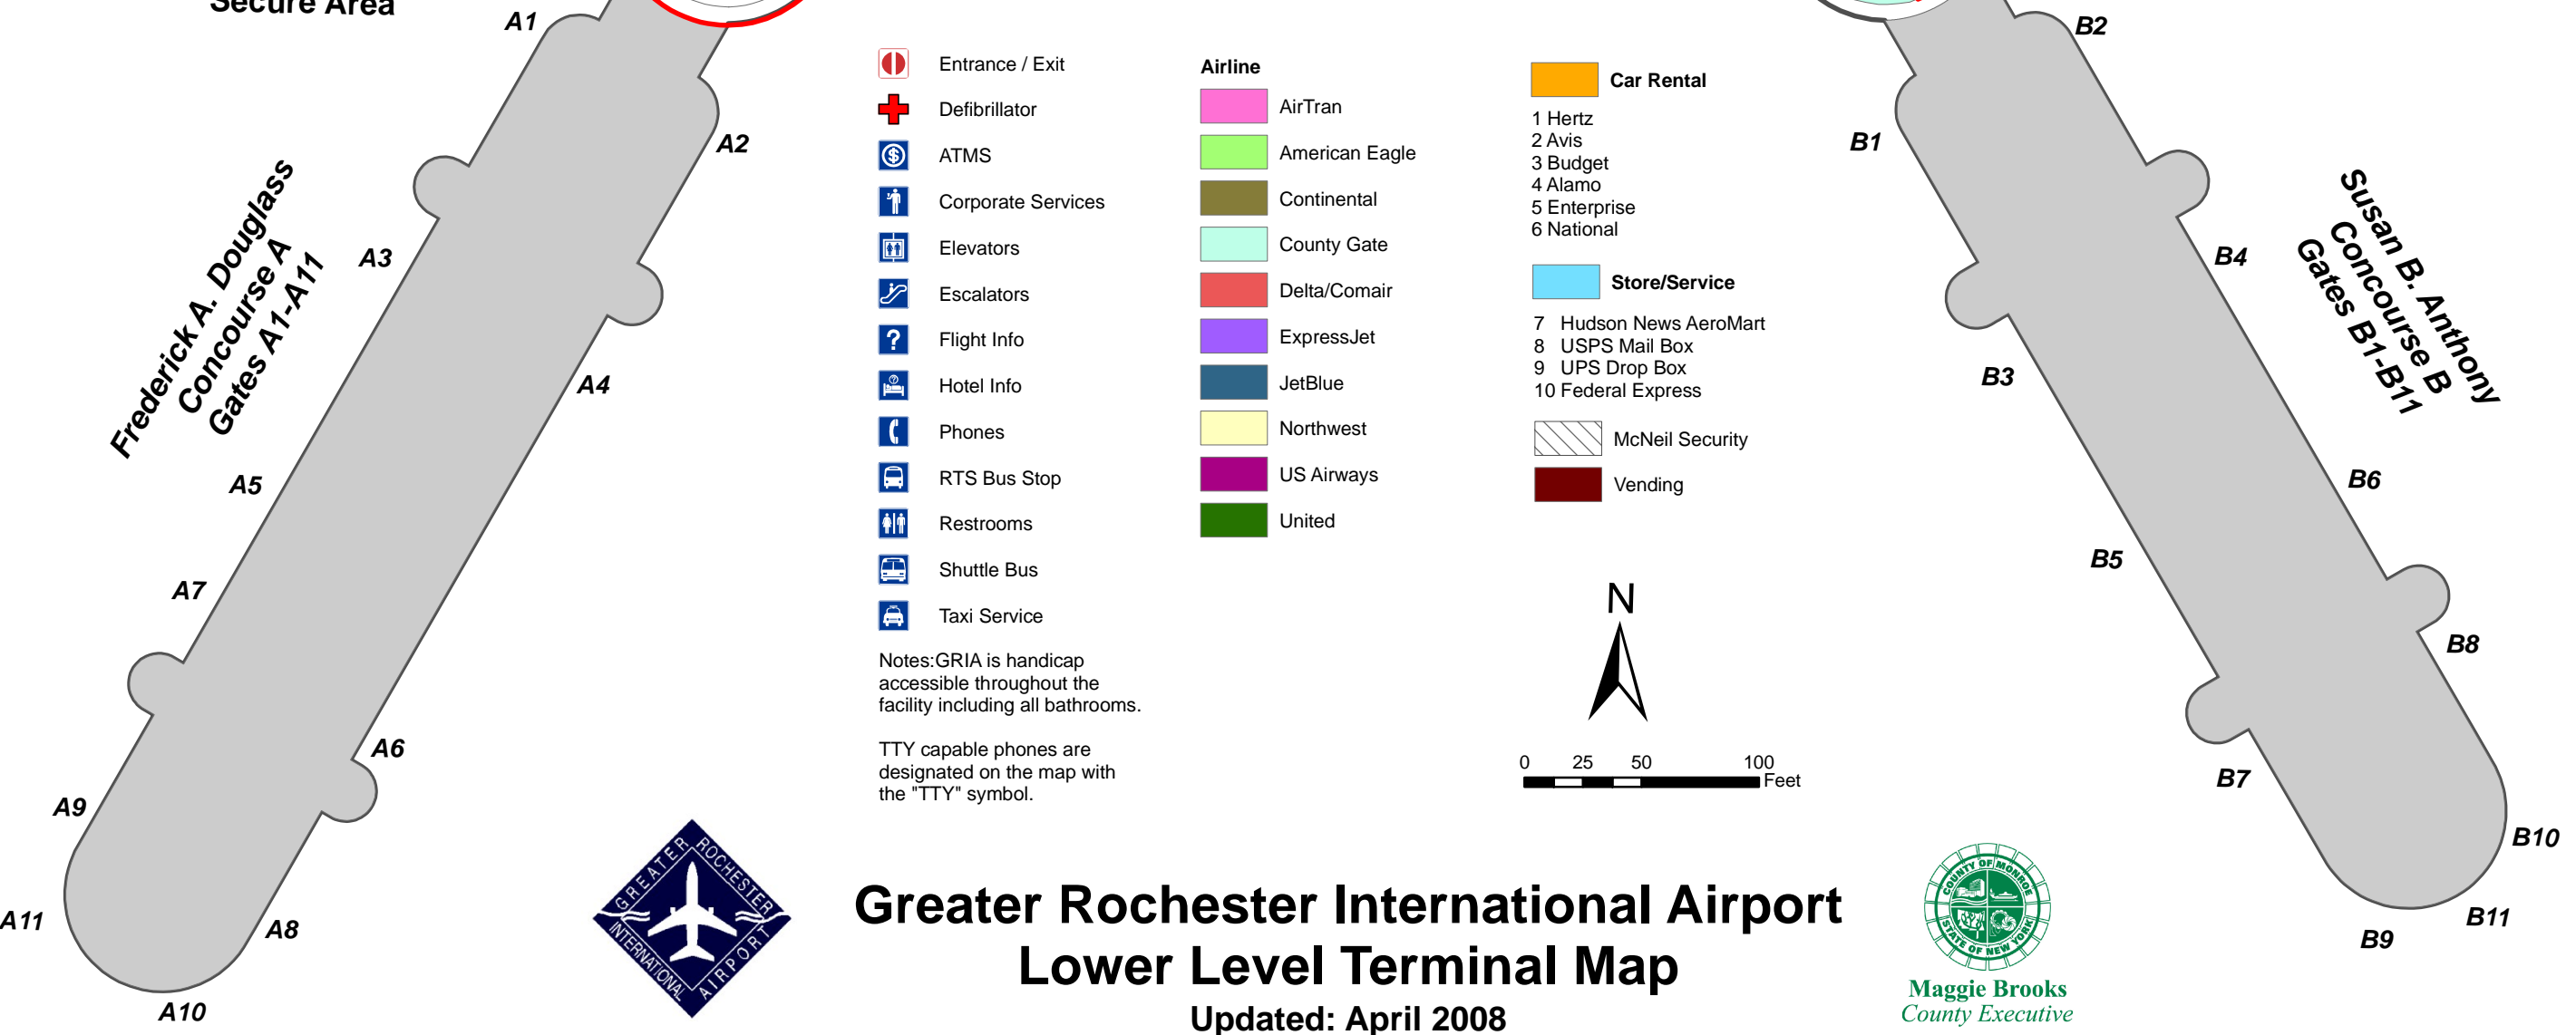

Passenger Pick-Up Area

Public Side
Secure Area

Public Side
Secure Area

- Entrance / Exit
 - Defibrillator
 - ATMS
 - Corporate Services
 - Elevators
 - Escalators
 - Flight Info
 - Hotel Info
 - Phones
 - RTS Bus Stop
 - Restrooms
 - Shuttle Bus
 - Taxi Service
- Airline**
- AirTran
 - American Eagle
 - Continental
 - County Gate
 - Delta/Comair
 - ExpressJet
 - JetBlue
 - Northwest
 - US Airways
 - United
- Car Rental**
- 1 Hertz
 - 2 Avis
 - 3 Budget
 - 4 Alamo
 - 5 Enterprise
 - 6 National
- Store/Service**
- 7 Hudson News AeroMart
 - 8 USPS Mail Box
 - 9 UPS Drop Box
 - 10 Federal Express
- McNeil Security
 - Vending

Notes: GRIA is handicap accessible throughout the facility including all bathrooms.

TTY capable phones are designated on the map with the "TTY" symbol.

Greater Rochester International Airport
Lower Level Terminal Map
Updated: April 2008