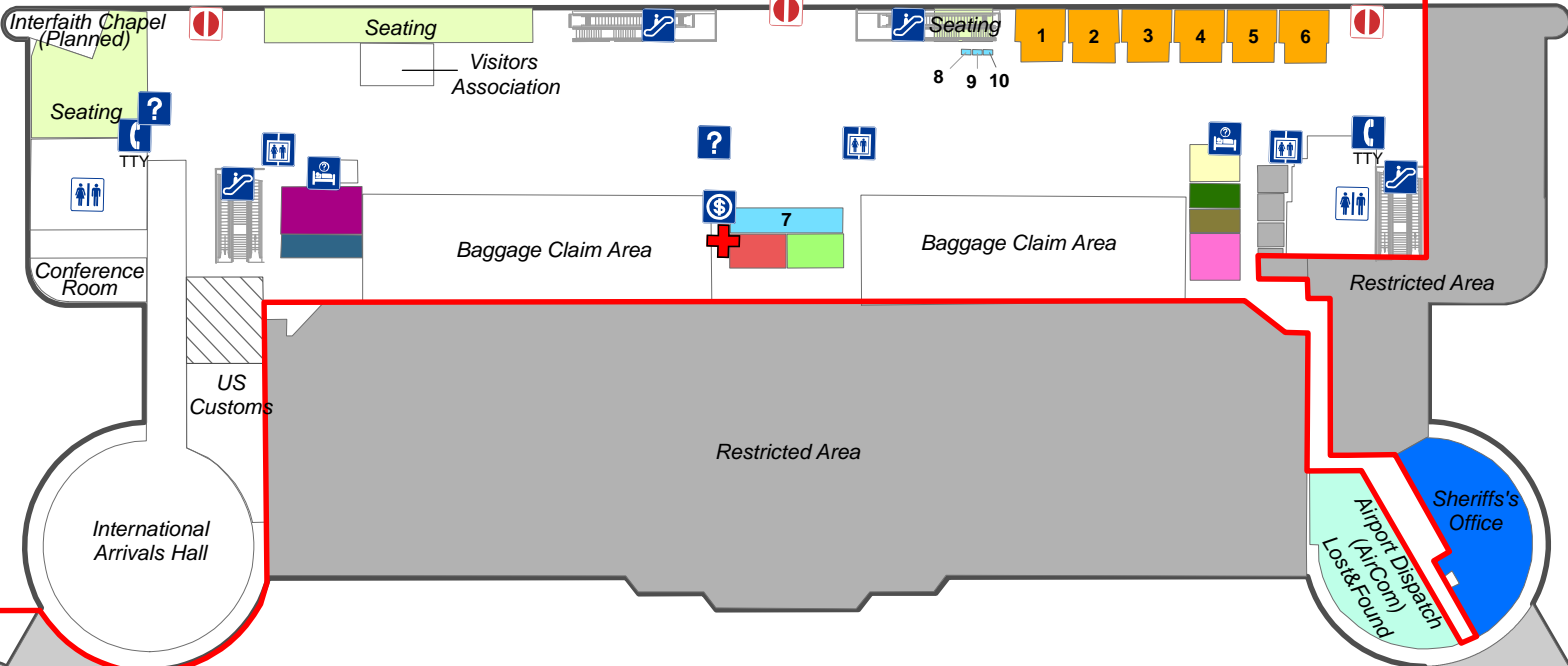

Passenger Pick-Up Area

Public Side
Secure Area

Public Side
Secure Area

- Entrance / Exit
 - Defibrillator
 - ATMS
 - Corporate Services
 - Elevators
 - Escalators
 - Flight Info
 - Hotel Info
 - Phones
 - RTS Bus Stop
 - Restrooms
 - Shuttle Bus
 - Taxi Service
- Airline**
- AirTran
 - American Eagle
 - Continental
 - County Gate
 - Delta/Comair
 - ExpressJet
 - JetBlue
 - Northwest
 - US Airways
 - United
- Car Rental**
- 1 Hertz
 - 2 Avis
 - 3 Budget
 - 4 Alamo
 - 5 Enterprise
 - 6 National
- Store/Service**
- 7 Hudson News AeroMart
 - 8 USPS Mail Box
 - 9 UPS Drop Box
 - 10 Federal Express
- McNeil Security
 - Vending

Notes: GRIA is handicap accessible throughout the facility including all bathrooms.

TTY capable phones are designated on the map with the "TTY" symbol.

Greater Rochester International Airport
Lower Level Terminal Map
Updated: April 2008