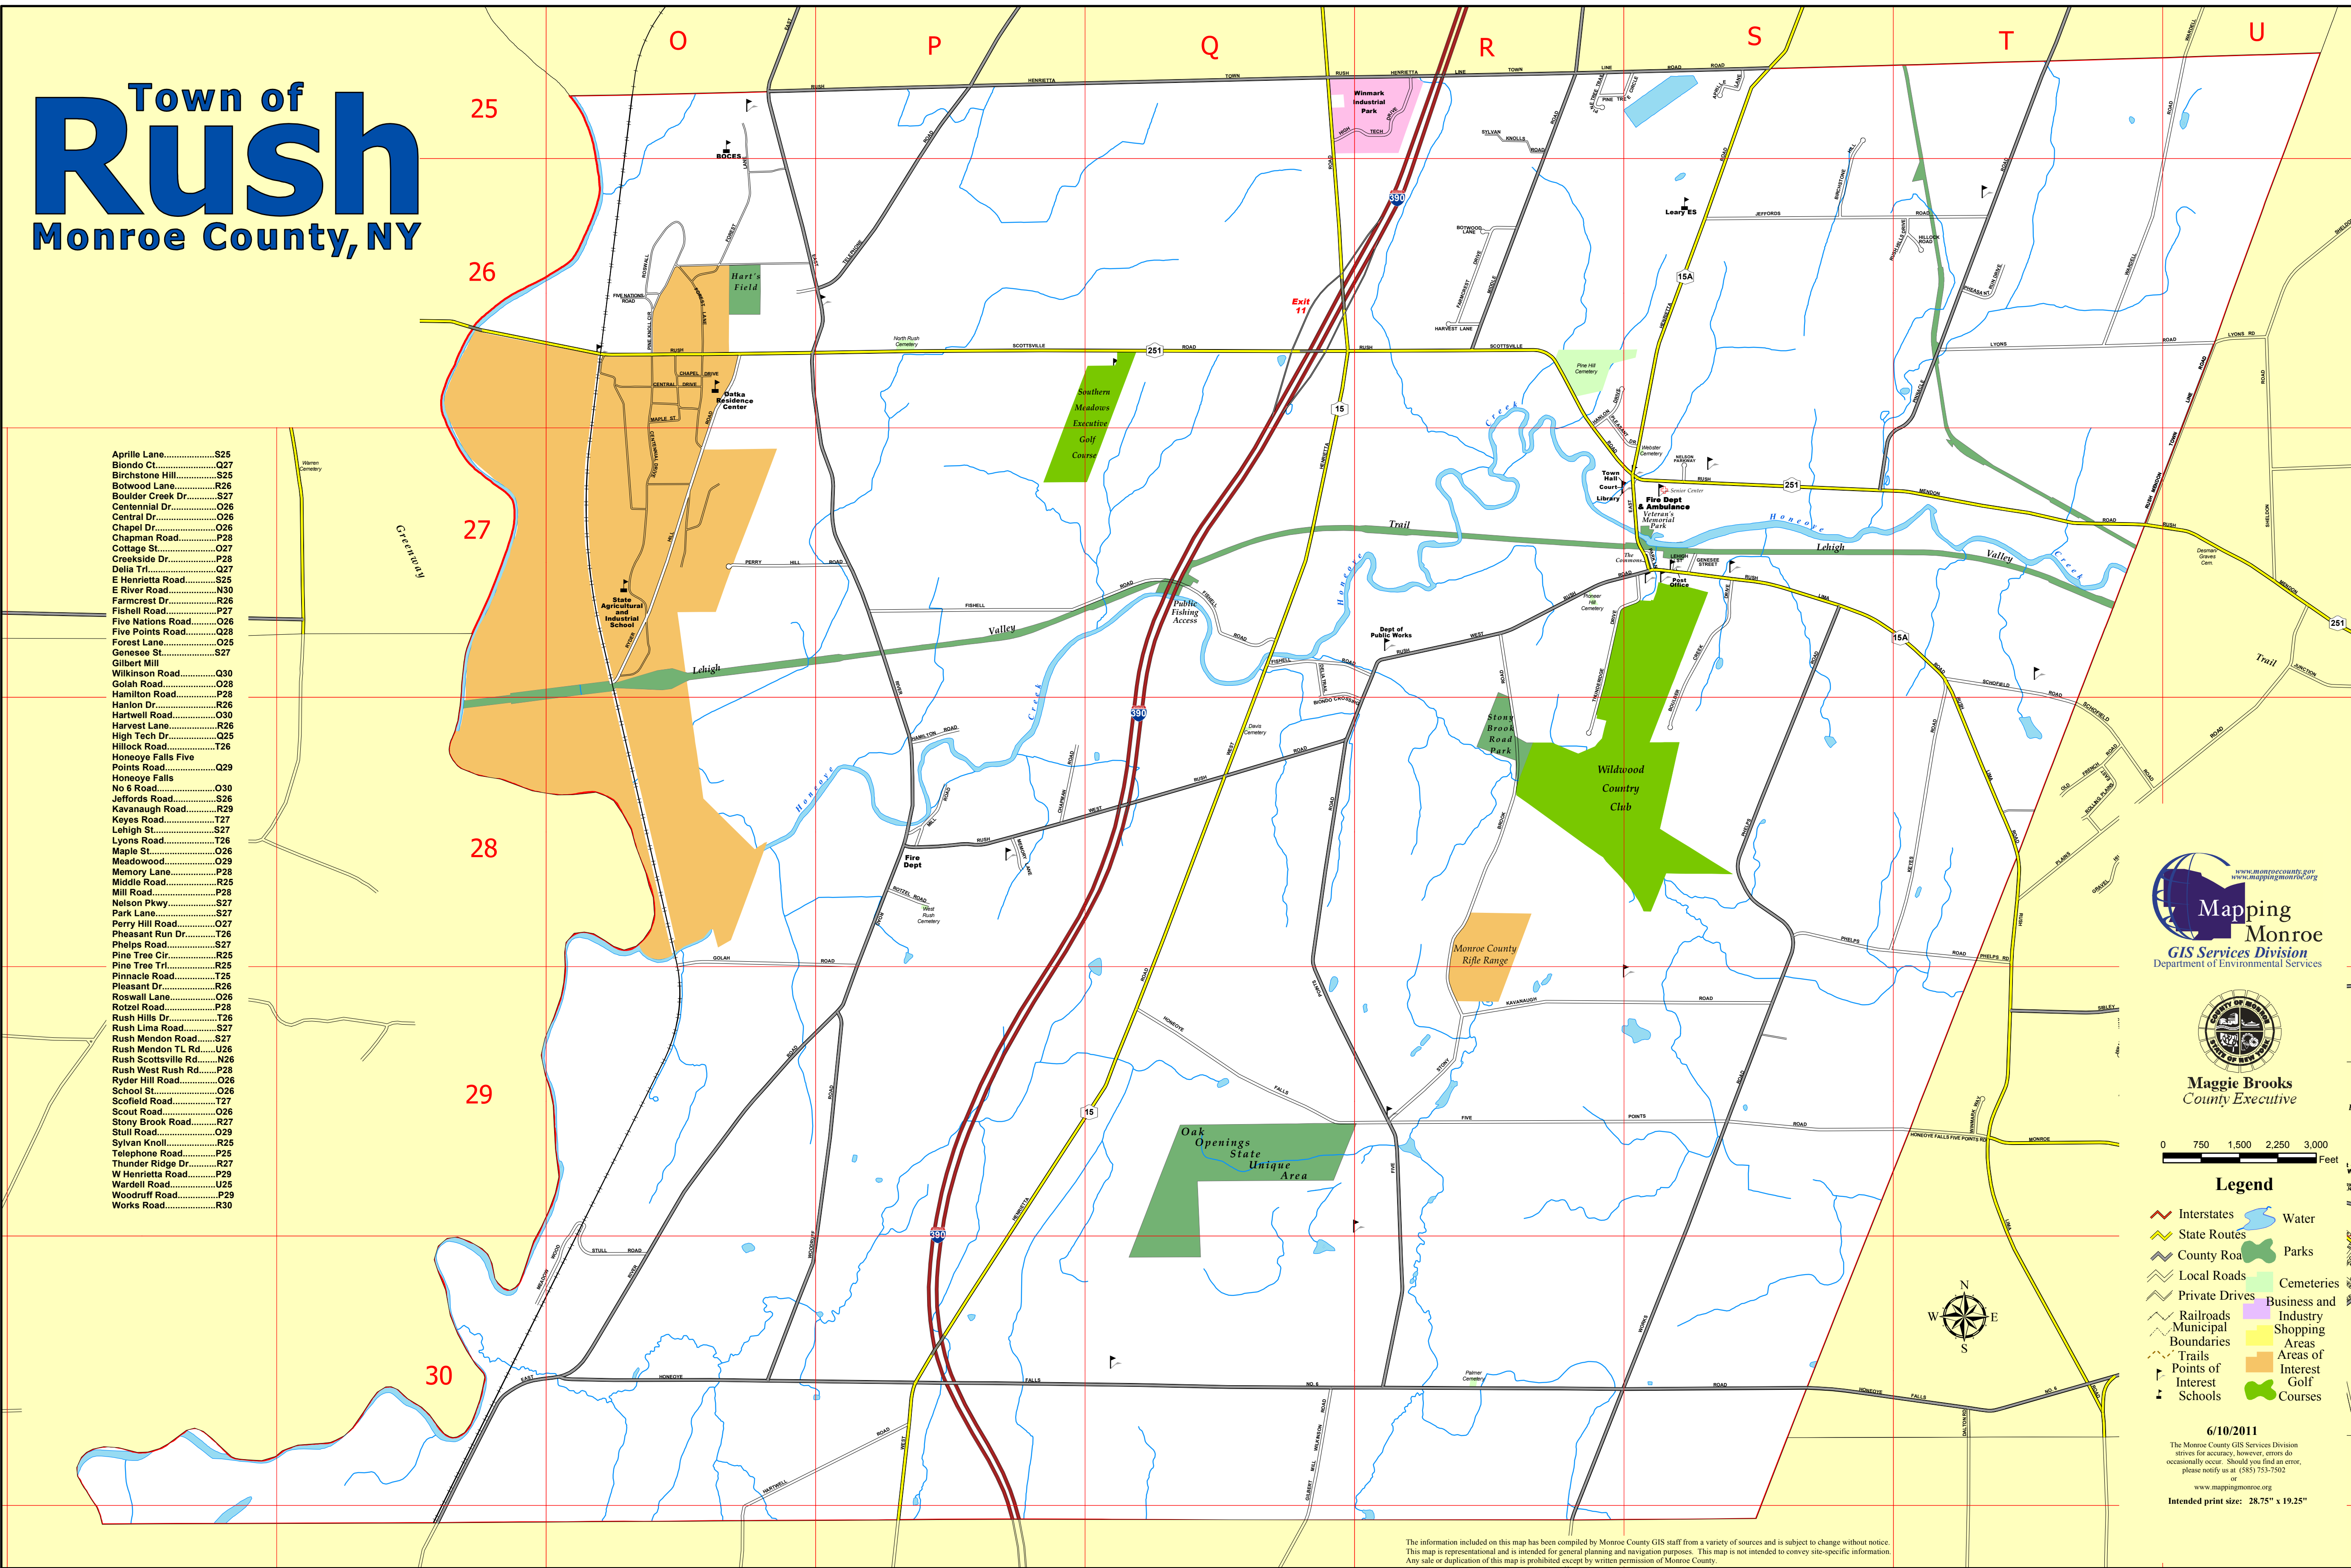

Aprille Lane.....	S25
Biondo Ct.....	Q27
Birchstone Hill.....	S25
Botwood Lane.....	R26
Boulder Creek Dr.....	S27
Centennial Dr.....	O26
Central Dr.....	O26
Chapel Dr.....	O26
Chapman Road.....	P28
Cottage St.....	O27
Creekside Dr.....	P28
Della Tr.....	Q27
E Henrietta Road.....	S25
E River Road.....	N30
Farmcrest Dr.....	R26
Fishell Road.....	P27
Five Nations Road.....	P27
Five Points Road.....	Q28
Forest Lane.....	O25
Genesee St.....	S27
Gilbert Mill	
Wilkinson Road.....	Q30
Golah Road.....	O28
Hamilton Road.....	P28
Hanton Dr.....	R26
Hartwell Road.....	O30
Harvest Lane.....	R26
High Tech Dr.....	O25
Hillock Road.....	T26
Honeoye Falls Five Points Road.....	Q29
Honeoye Falls	
No 6 Road.....	O30
Jeffords Road.....	O30
Kavanaugh Road.....	R29
Keyes Road.....	T27
Lehigh St.....	S27
Lyons Road.....	T26
Maple St.....	O26
Meadowood.....	O29
Memory Lane.....	P28
Middle Road.....	R25
Mill Road.....	P28
Nelson Pkwy.....	S27
Park Lane.....	S27
Perry Hill Road.....	O27
Pheasant Run Dr.....	T26
Phelps Road.....	S27
Pine Tree Cir.....	R25
Pine Tree Tr.....	R25
Pinnacle Road.....	T25
Pleasant Dr.....	R26
Roswall Lane.....	O26
Rotzel Road.....	P28
Rush Hills Dr.....	T26
Rush Lima Road.....	S27
Rush Mendon Road.....	S27
Rush Mendon TL Rd.....	U26
Rush Scottsville Rd.....	N26
Rush West Rush Rd.....	P28
Ryder Hill Road.....	O26
School St.....	O26
Scotfield Road.....	T27
Scout Road.....	O26
Stony Brook Road.....	R27
Stull Road.....	O29
Sylvan Knoll.....	R25
Telephone Road.....	P25
Thunder Ridge Dr.....	R27
W Henrietta Road.....	P29
Wardell Road.....	U25
Woodruff Road.....	P29
Works Road.....	R30

www.monroecounty.org
www.mappingmonroe.org

Mapping Monroe
GIS Services Division
Department of Environmental Services

Maggie Brooks
County Executive

Legend

- Interstates
- State Routes
- County Road
- Local Roads
- Private Drives
- Railroads
- Municipal Boundaries
- Trails
- Points of Interest
- Schools
- Water
- Parks
- Cemeteries
- Business and Industry
- Shopping Areas
- Areas of Interest
- Golf Courses