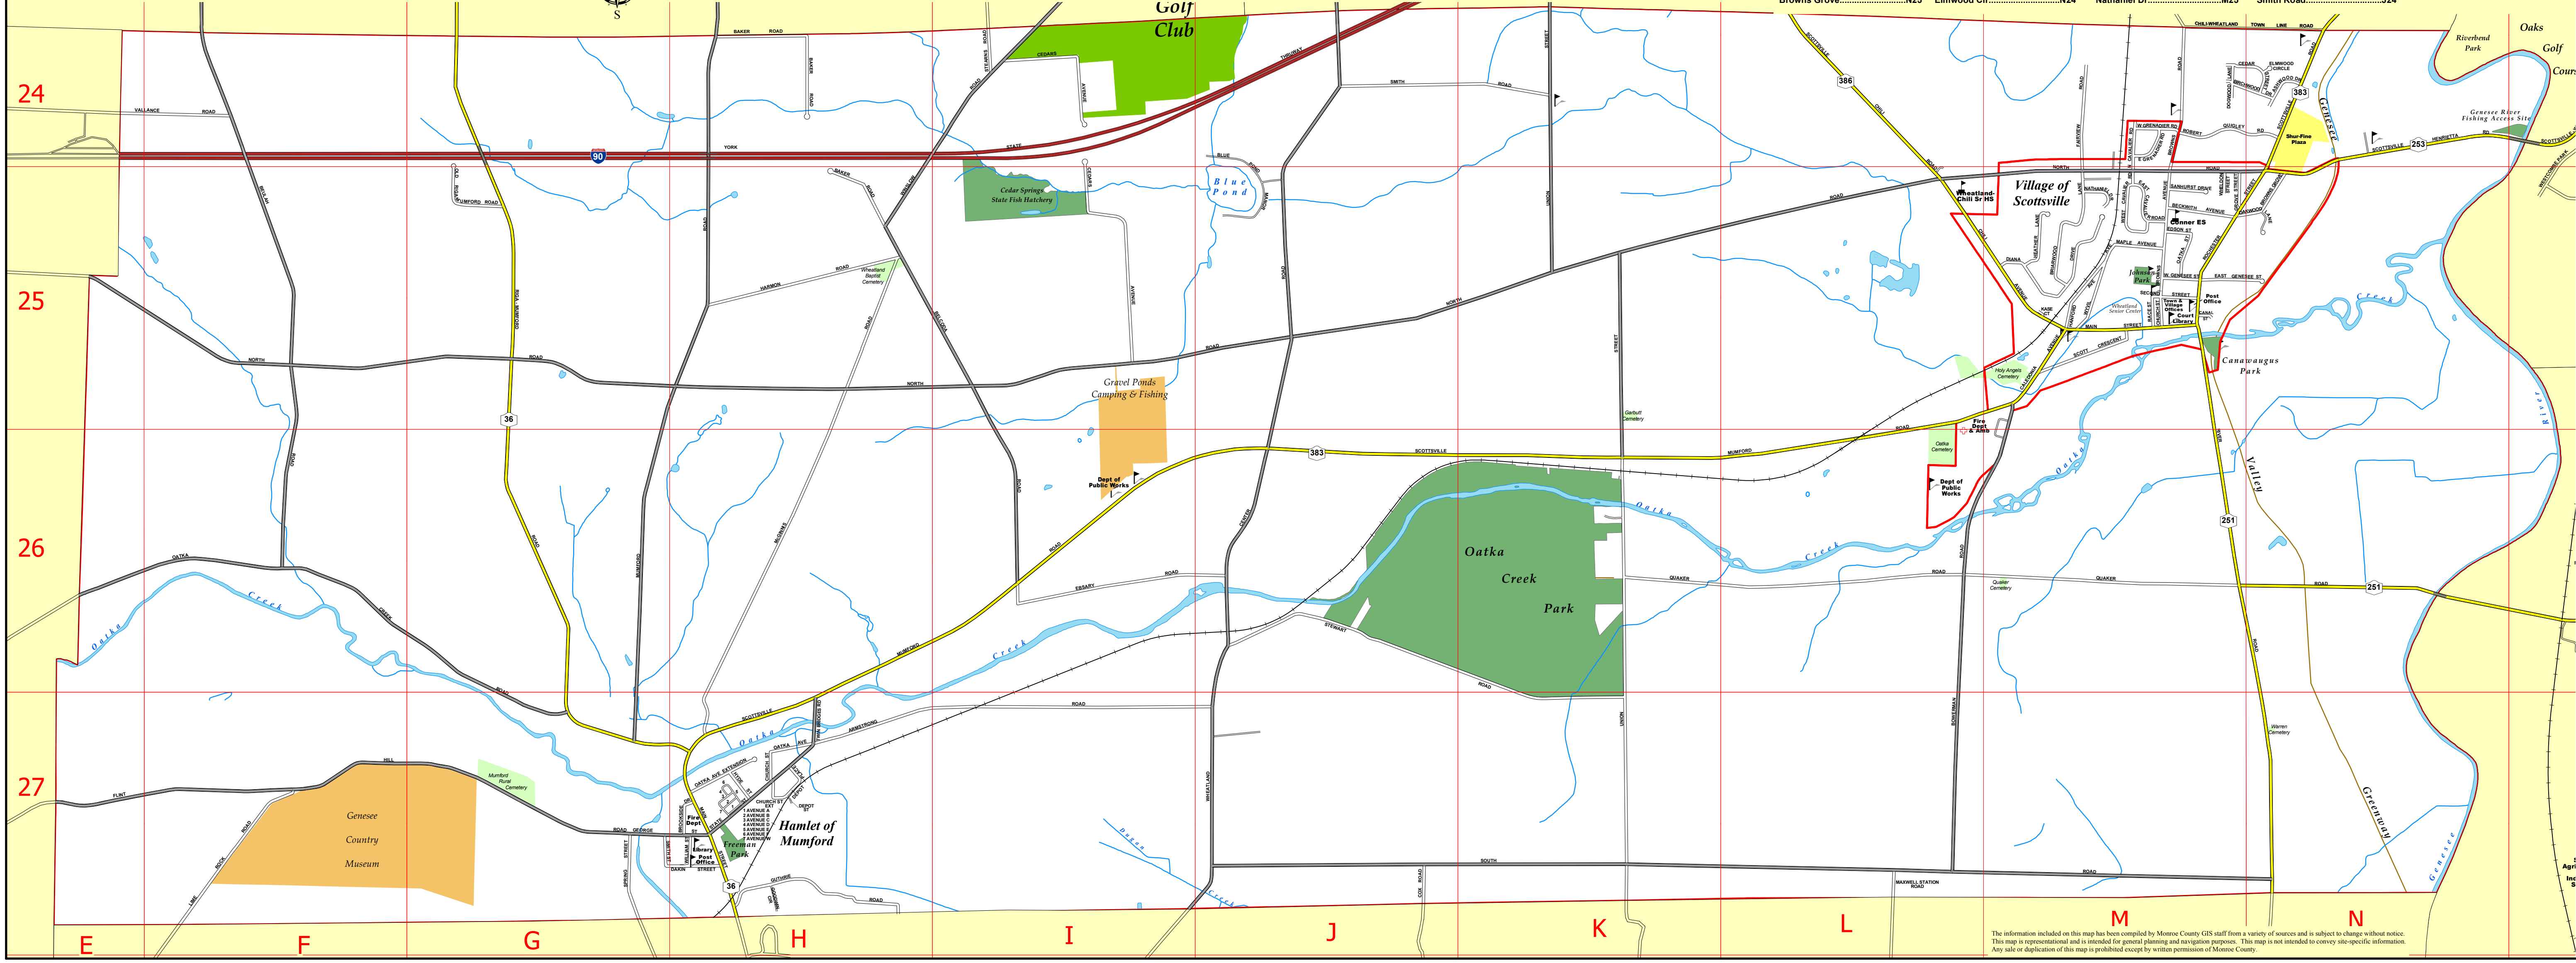

Armstrong Road.....H27	Browns Road.....M24	Fairview Road.....M24	North Road.....E25	Smith St.....G27
Ashwood Dr.....N24	Caledonia Ave.....M25	Flint Hill Road.....E27	Oakwood Lane.....M25	South Road.....J27
Avenue A.....H27	Canal St.....M25	Genesee St.....M25	Oatka Ave Ex.....H27	Spring St.....G27
Avenue B.....H27	Cedar St.....M24	George St.....G27	Oatka Ave.....H27	State St.....H27
Avenue C.....H27	Cedars Ave.....I24	Goodwin Cir.....H27	Oatka Creek Road.....E26	Stearns Road.....I24
Avenue D.....H27	Chili Ave.....L25	Grove St.....M25	Oatka Pl.....M25	Stewart Road.....J26
Avenue E.....H27	Chili Scottville Road.....L24	Guthrie Road.....H27	Old Riga Mumford Road.....G24	Twin Bridge Road.....H27
Avenue F.....H27	Church St Ex.....H27	Hanford Ave.....M25	Quaker Road.....K26	Union St.....K24
Avenue W.....H27	Church St.....H27	Harmon Road.....H25	Race St.....M25	Vallance Road.....E24
Baker Road.....H24	Cox Road.....H27	Heather Lane.....M25	Riga Mumford Road.....G24	W Cavalier Road.....M25
Beckwith Ave.....M25	Dakin St.....G27	Hye St.....H27	River Road.....M25	W Grenadier Road.....M24
Belcoda Road.....H25	Depot Pl.....H27	Kase Ct.....M25	Rochester Dr.....M24	Wheatland Center Road.....J27
Beulah Road.....F24	Diana Dr.....M25	Lime Rock Road.....F27	Sanhurst Dr.....M25	Wheldon St.....M25
Birchwood Dr.....M24	Dogwood Lane.....M24	Maple St.....M25	Sanhurst Dr.....M25	William St.....H27
Blue Pond Manor.....M24	E Cavalier Road.....M25	Maxwell Road.....L27	Scotts Creek.....M25	Winslow Road.....H24
Bowerman Road.....L26	E Genesee St.....M25	Mc Ginnis Road.....H25	Scottville Mumford Road.....H26	Wyvil Ave.....M25
Briarwood Lane.....M25	E Grenadier Road.....M24	Mumford Rd.....G25	Scottville W Henrietta Road.....N24	
Brookside Dr.....H27	Ebsary Road.....I26	N Cavalier Road.....M24	Second St.....M25	
Browns Ave.....M24	Edson St.....M25	Nathaniel Dr.....M25	Smith Road.....J24	
Browns Grove.....N25	Elmwood Cir.....N24