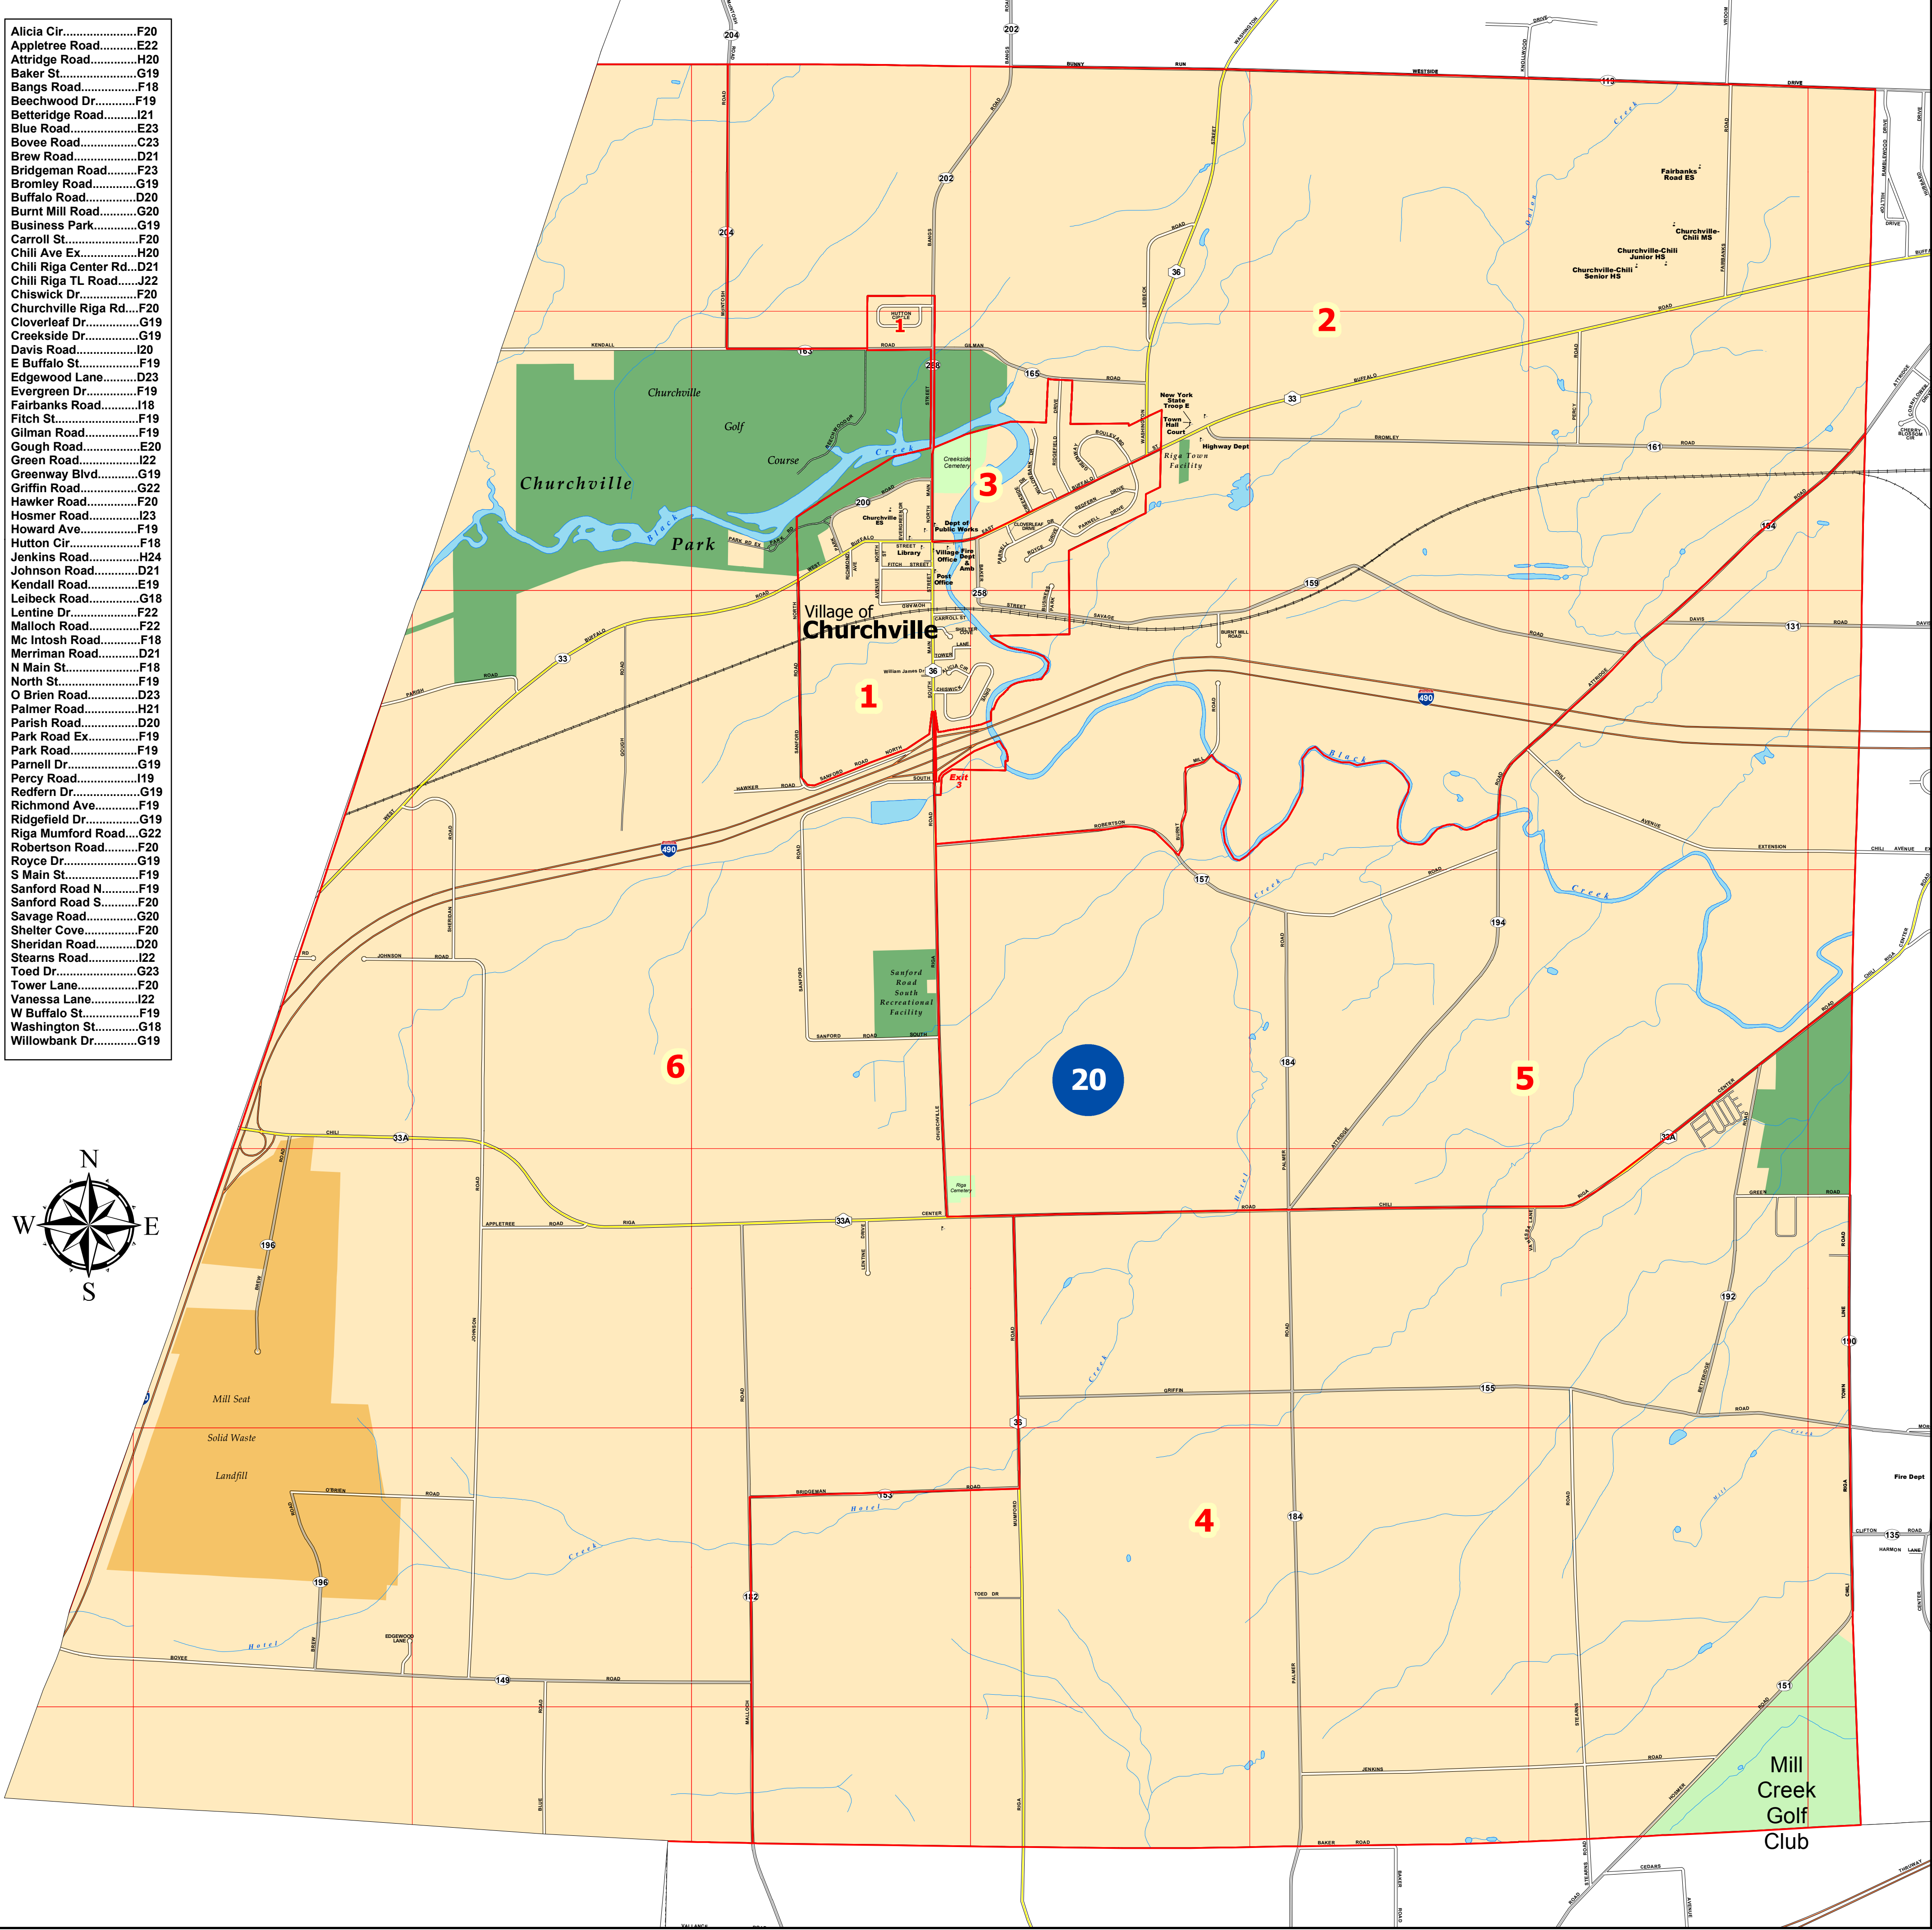

Alicia Cir.....	F20
Appletree Road.....	E22
Attridge Road.....	H20
Baker St.....	G19
Bangs Road.....	F18
Beechwood Dr.....	F19
Betteridge Road.....	I21
Blue Road.....	E23
Bovee Road.....	C23
Brew Road.....	D21
Bridgeman Road.....	F23
Bromley Road.....	G19
Buffalo Road.....	D20
Burnt Mill Road.....	G20
Business Park.....	G19
Carroll St.....	F20
Chili Ave Ex.....	H20
Chili Riga Center Rd.....	D21
Chili Riga TL Road.....	J22
Chiswick Dr.....	F20
Churchville Riga Rd.....	F20
Cloverleaf Dr.....	G19
Creekside Dr.....	G19
Davis Road.....	I20
E Buffalo St.....	F19
Edgewood Lane.....	D23
Evergreen Dr.....	F19
Fairbanks Road.....	I18
Fitch St.....	F19
Gilman Road.....	F19
Gough Road.....	E20
Green Road.....	I22
Greenway Blvd.....	G19
Griffin Road.....	G22
Hawker Road.....	F20
Hosmer Road.....	I23
Howard Ave.....	F19
Hutton Cir.....	F18
Jenkins Road.....	H24
Johnson Road.....	D21
Kendall Road.....	E19
Leiback Rd.....	G18
Lentine Dr.....	F22
Malloch Road.....	F22
Mc Intosh Road.....	F18
Merriman Road.....	D21
N Main St.....	F18
North St.....	F19
O'Brien Road.....	D23
Palmer Road.....	H21
Parish Road.....	D20
Park Road Ex.....	F19
Park Road.....	F19
Parnell Dr.....	G19
Percy Road.....	I19
Redfern Dr.....	G19
Richmond Ave.....	F19
Ridgefield Dr.....	G19
Riga Mumford Road.....	G22
Robertson Road.....	F20
Royce Dr.....	G19
S Main St.....	F19
Sanford Road N.....	F19
Sanford Road S.....	F20
Savage Cove.....	G20
Shelter Cove.....	F20
Sheridan Road.....	D20
Stearns Road.....	I22
Toed Dr.....	G23
Tower Lane.....	F20
Vanessa Lane.....	I22
W Buffalo St.....	F19
Washington St.....	G18
Willowbank Dr.....	G19

Town of
Riga
New York
Showing Legislative District 20

Maggie Brooks
County Executive

Monroe County
Legislative Districts

Election
Districts