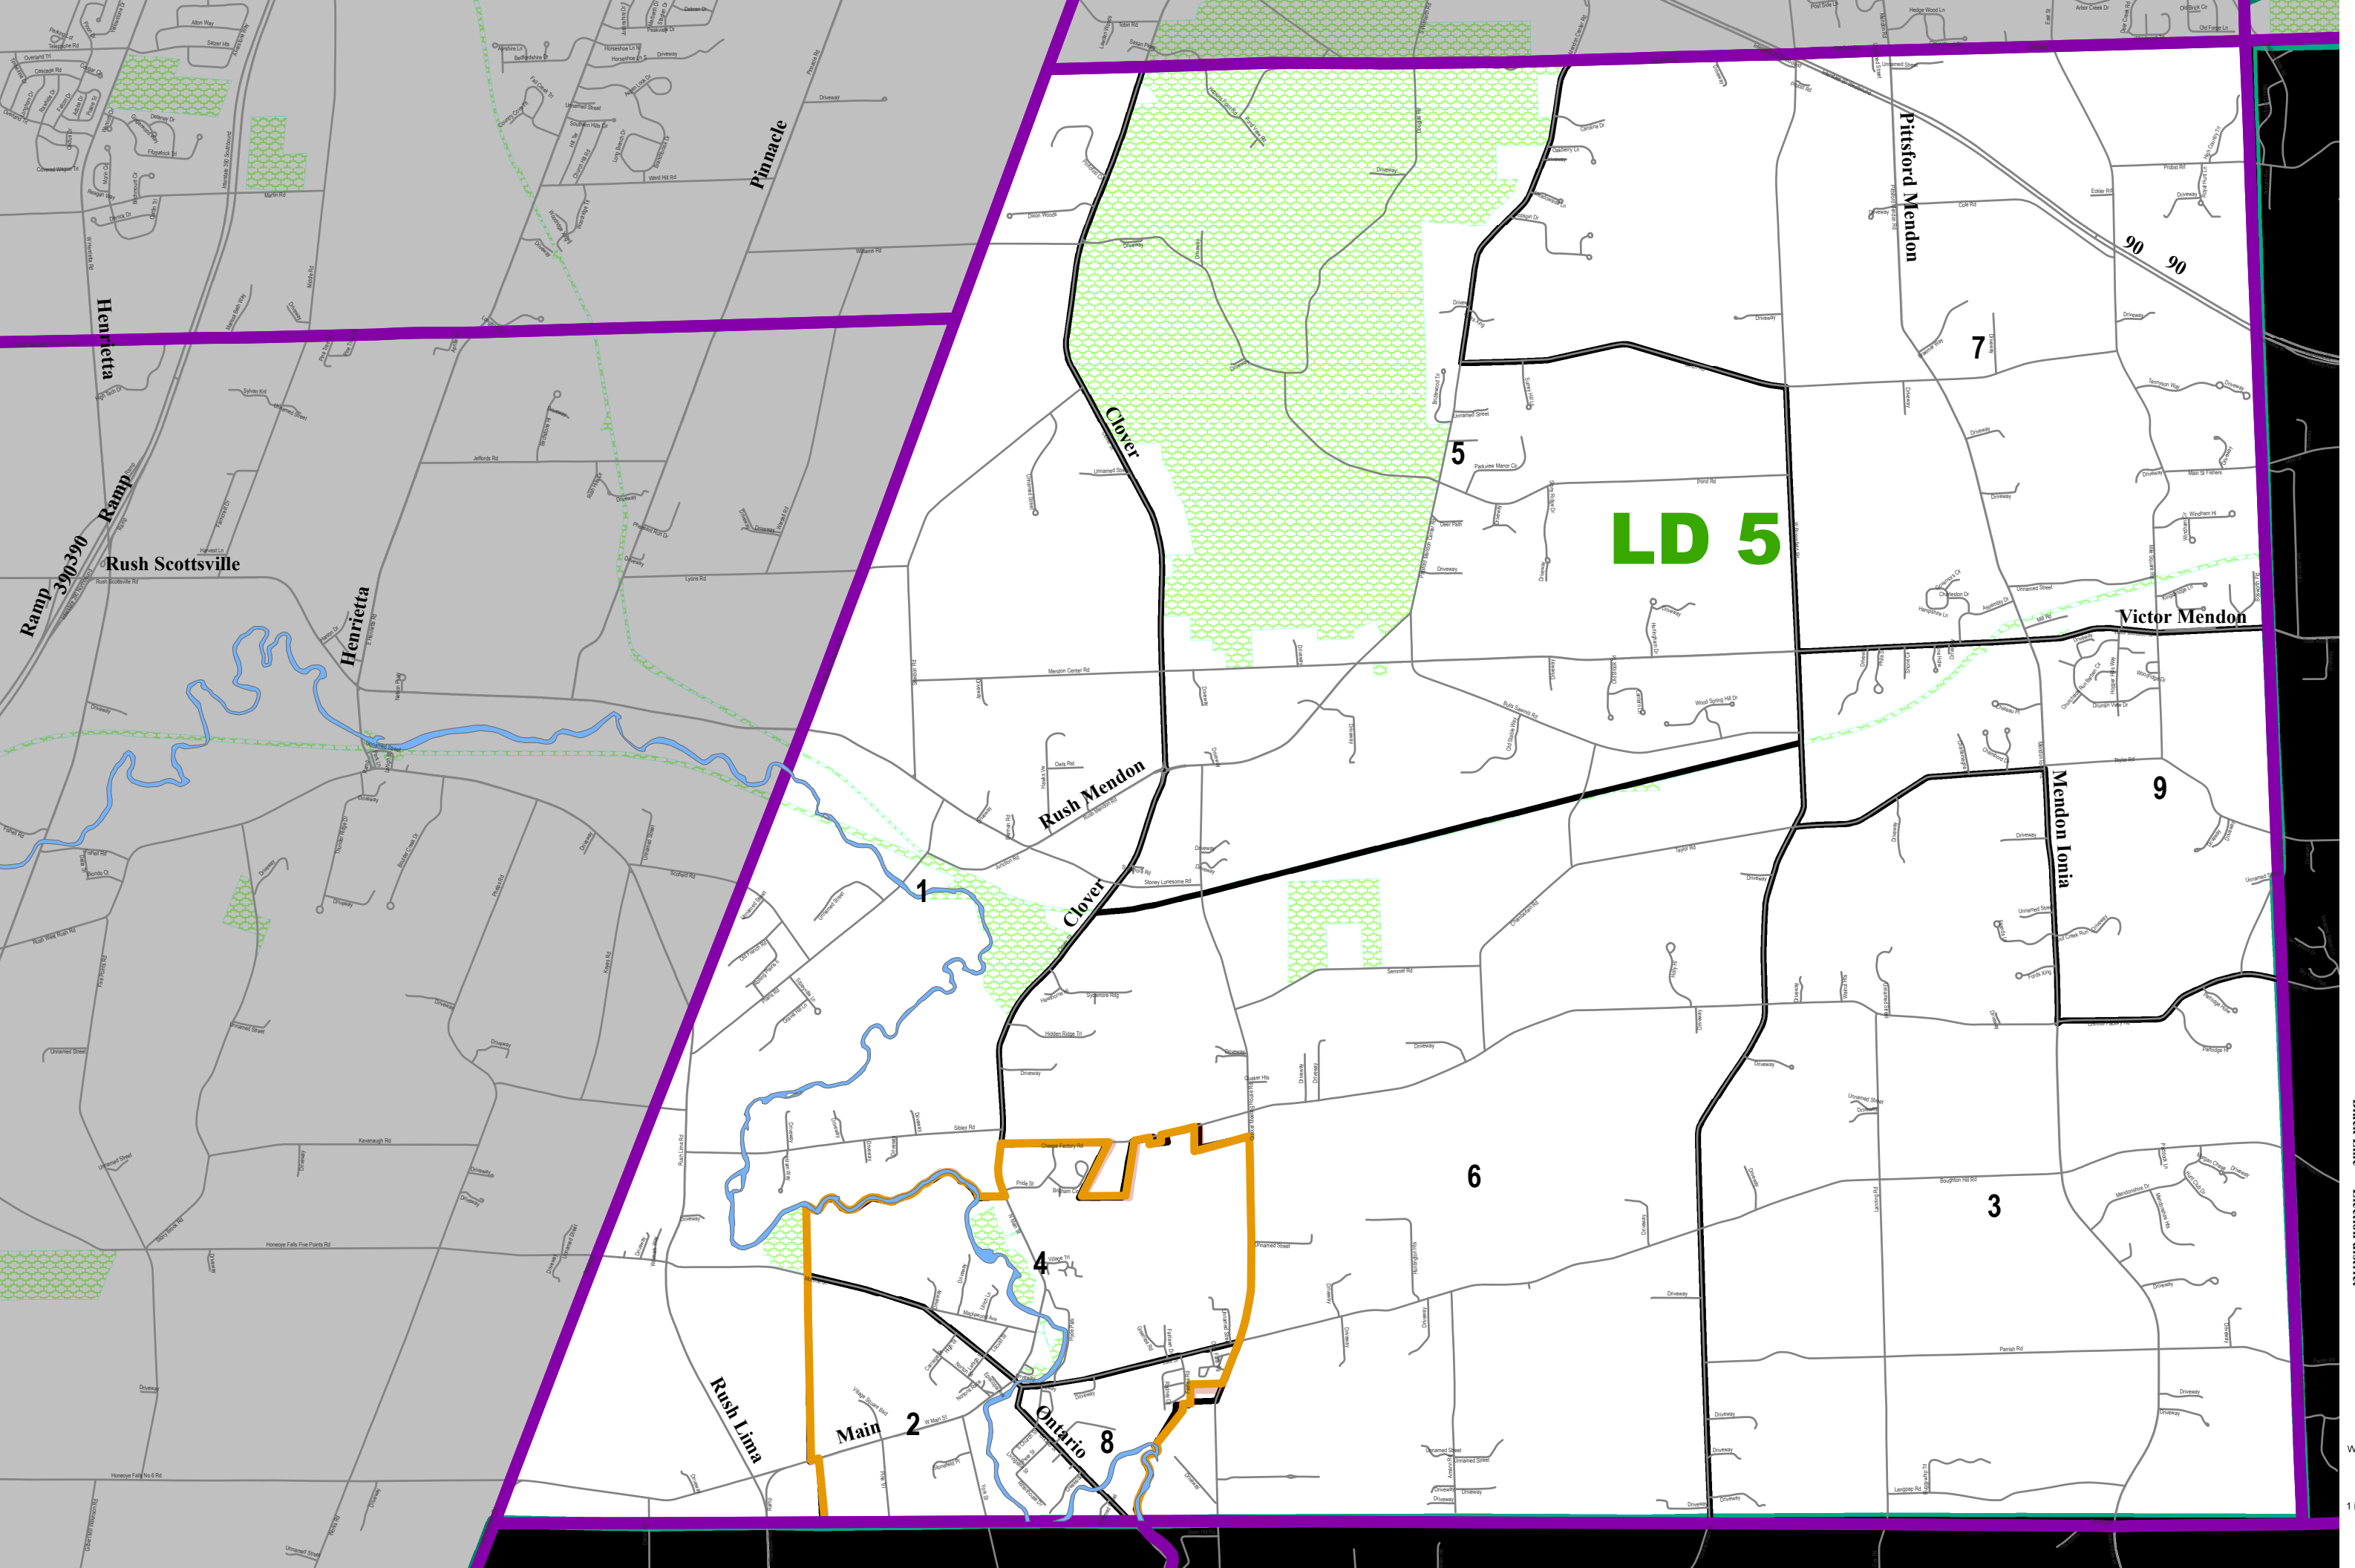

Town of Mendon

Purple Line = Town or City Line
Green Line = Legislative District (LD) Line
Black Line = Election District

1 in = 3,217 feet

LD 5

Pinnacle

Pittsford Mendon

90 90

7

5

Victor Mendon

9

Mendon Lonia

Rush Mendon

Clover

1

6

3

4

Ontario

2

Rush Lina

Main

Henrietta

Rush Scottsville

Henrietta

Ramp 390390