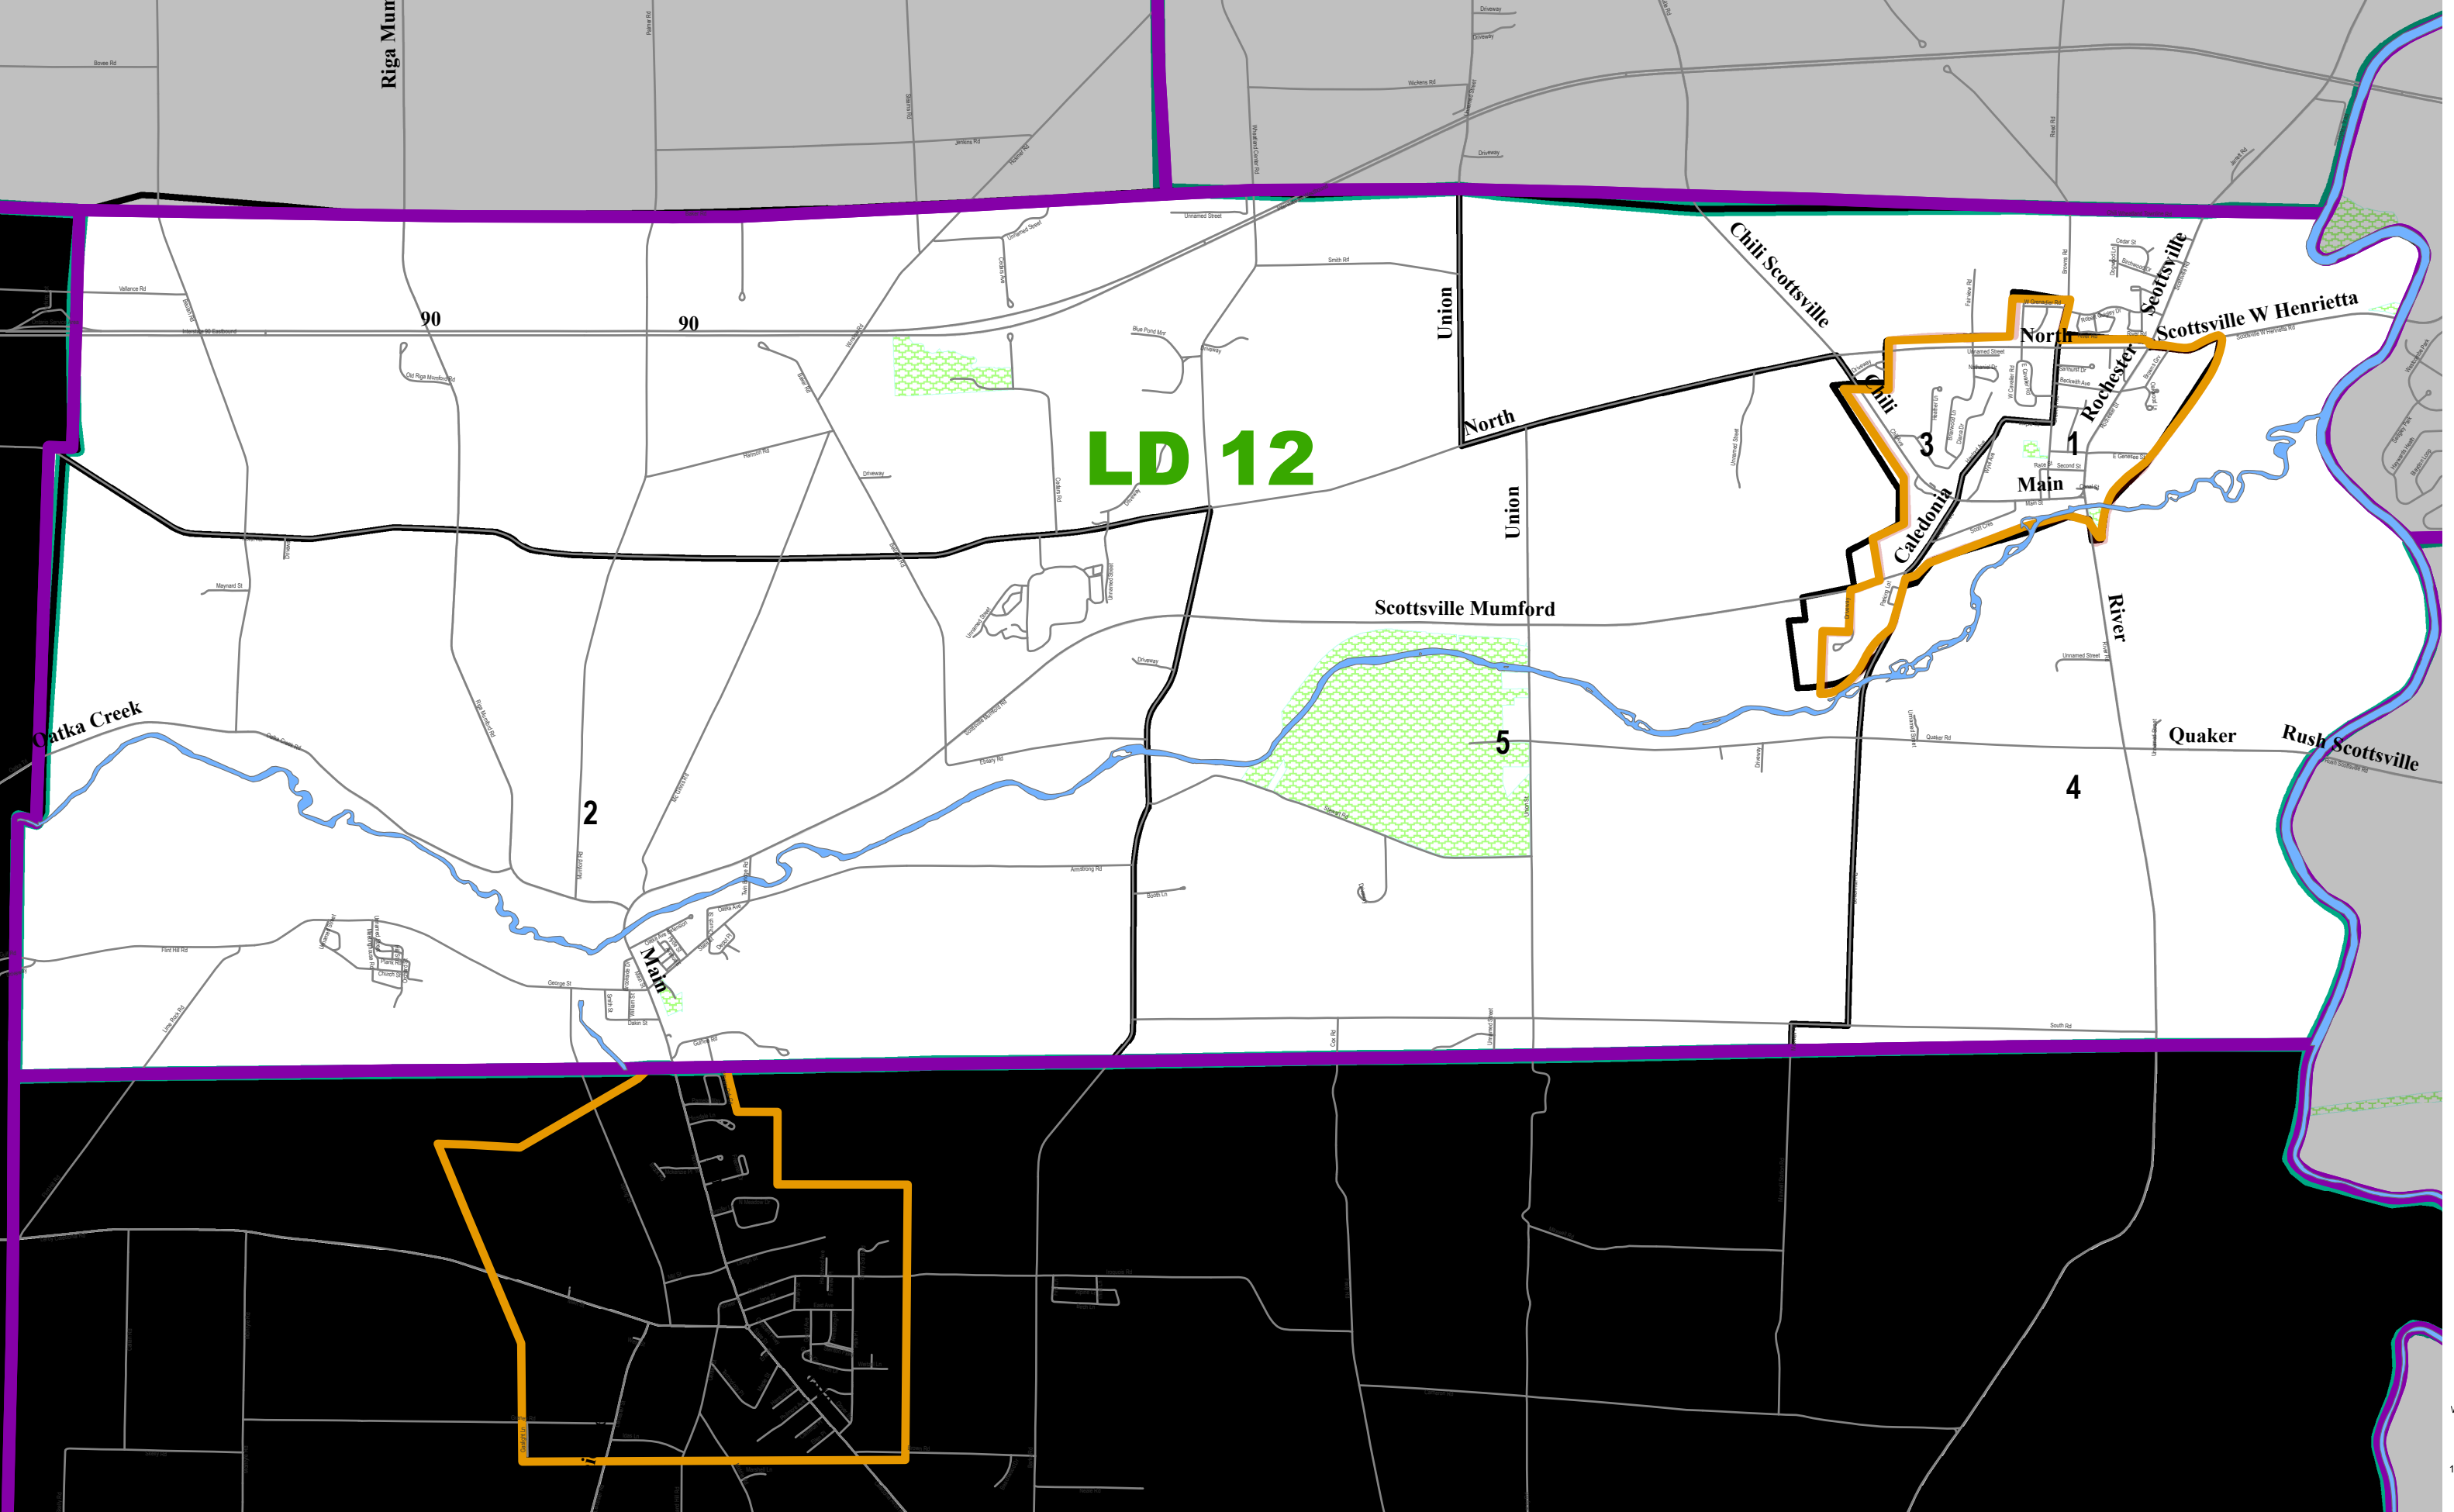

Town of Wheatland

Purple Line = Town or City Line
Green Line = Legislative District (LD) Line
Black Line = Election district

1 in = 3,100 feet

LD 12

90

90

2

5

4

3

1

Oatka Creek

Riga Mum

Chili Scottsville

Union

North

Union

Scottville Mumford

River

Quaker

Rush Scottville

Main

Caledonia

Main

North

Rochester

Scottville

Scottville W Henrietta