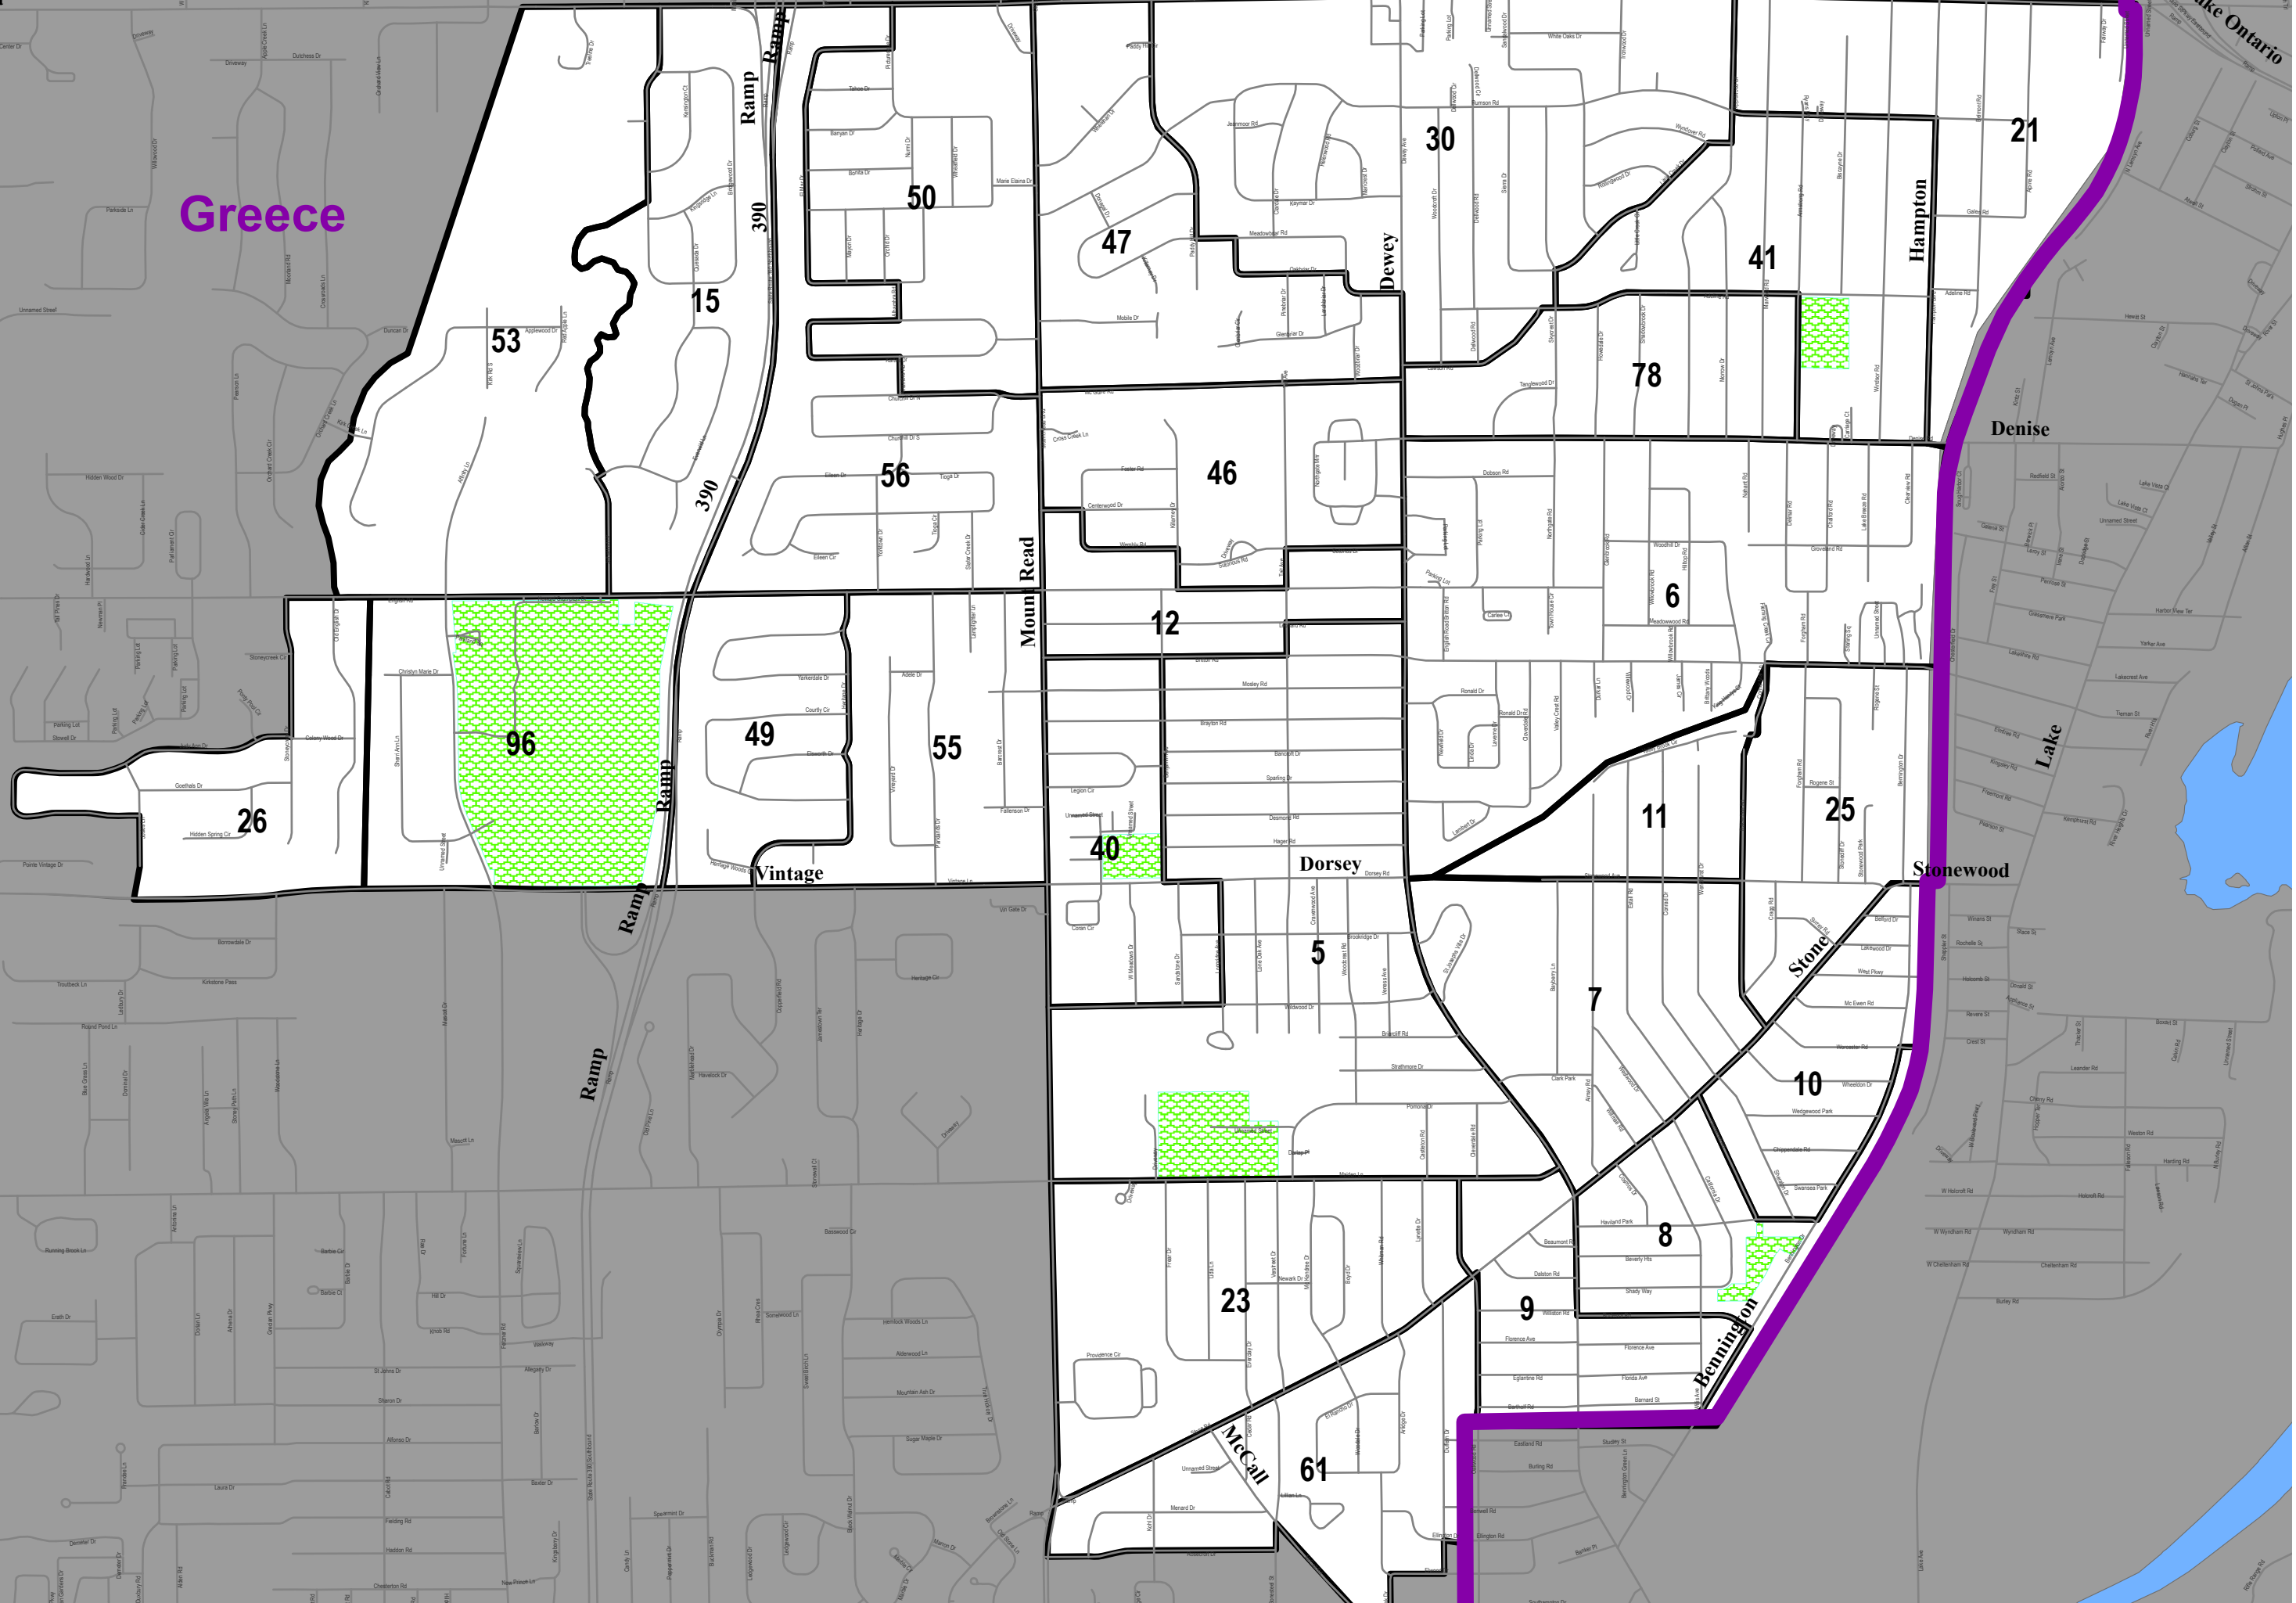

Greece

# Legislative District 6

Purple Line = Town or City Line  
Black Line = Election district

1 in = 1,356 feet

Lake Ontario

Denise

Lake

Stonewood

Bennington