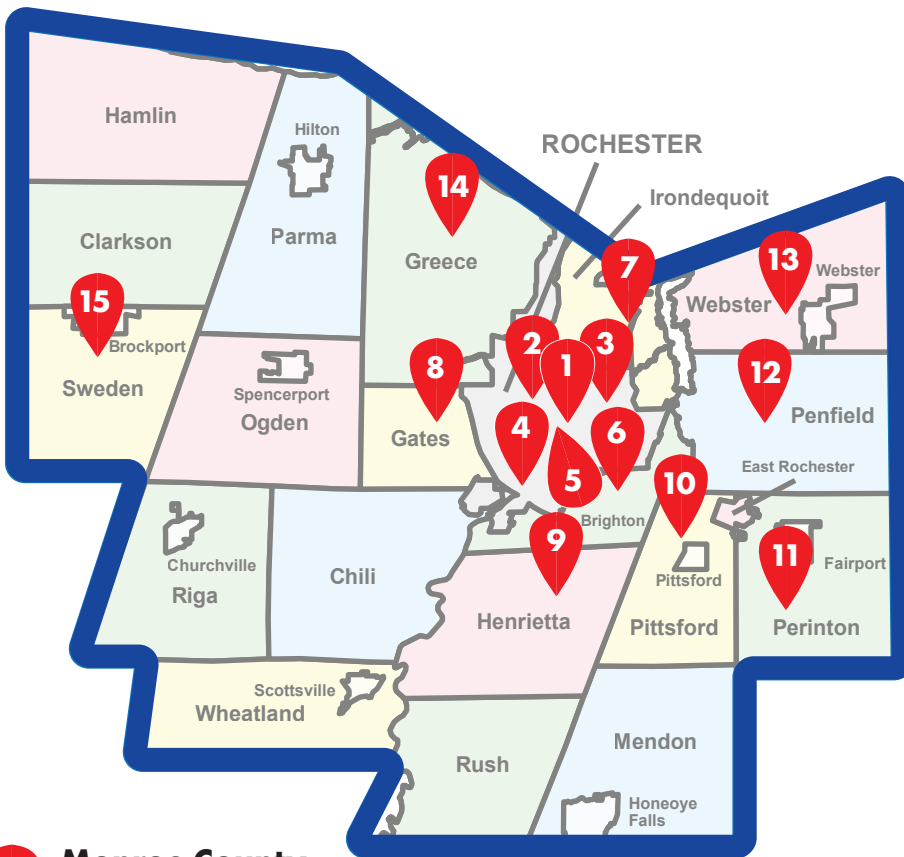

# Early Voting

Primary Election 2026  
June 13th - 21st

## Polling Hours:

Sat & Sun: 9 am-5 pm

M, W & F: 9 am-5 pm

Tu & Th: 12 noon-8 pm

## Monroe County Early Voting Sites

Eligible Voters can vote at any Early Voting site in the county.

**\*\* ALL Early Voting Sites will have a Spanish Language Interpreter on Site \*\***

**7 Irondequoit Community Center**  
450 Skyview Centre Pkwy  
Suite 200,  
Rochester, NY 14622

**8 Gates Presbyterian Church**  
1049 Wegman Rd,  
Rochester, NY 14624

**9 Henrietta Library**  
**(\* ASL Interpreter on Site)**  
625 Calkins Rd,  
Rochester, NY 14623

**10 Pittsford Town Court**  
3750 Monroe Ave  
Suite 950,  
Pittsford, NY 14534