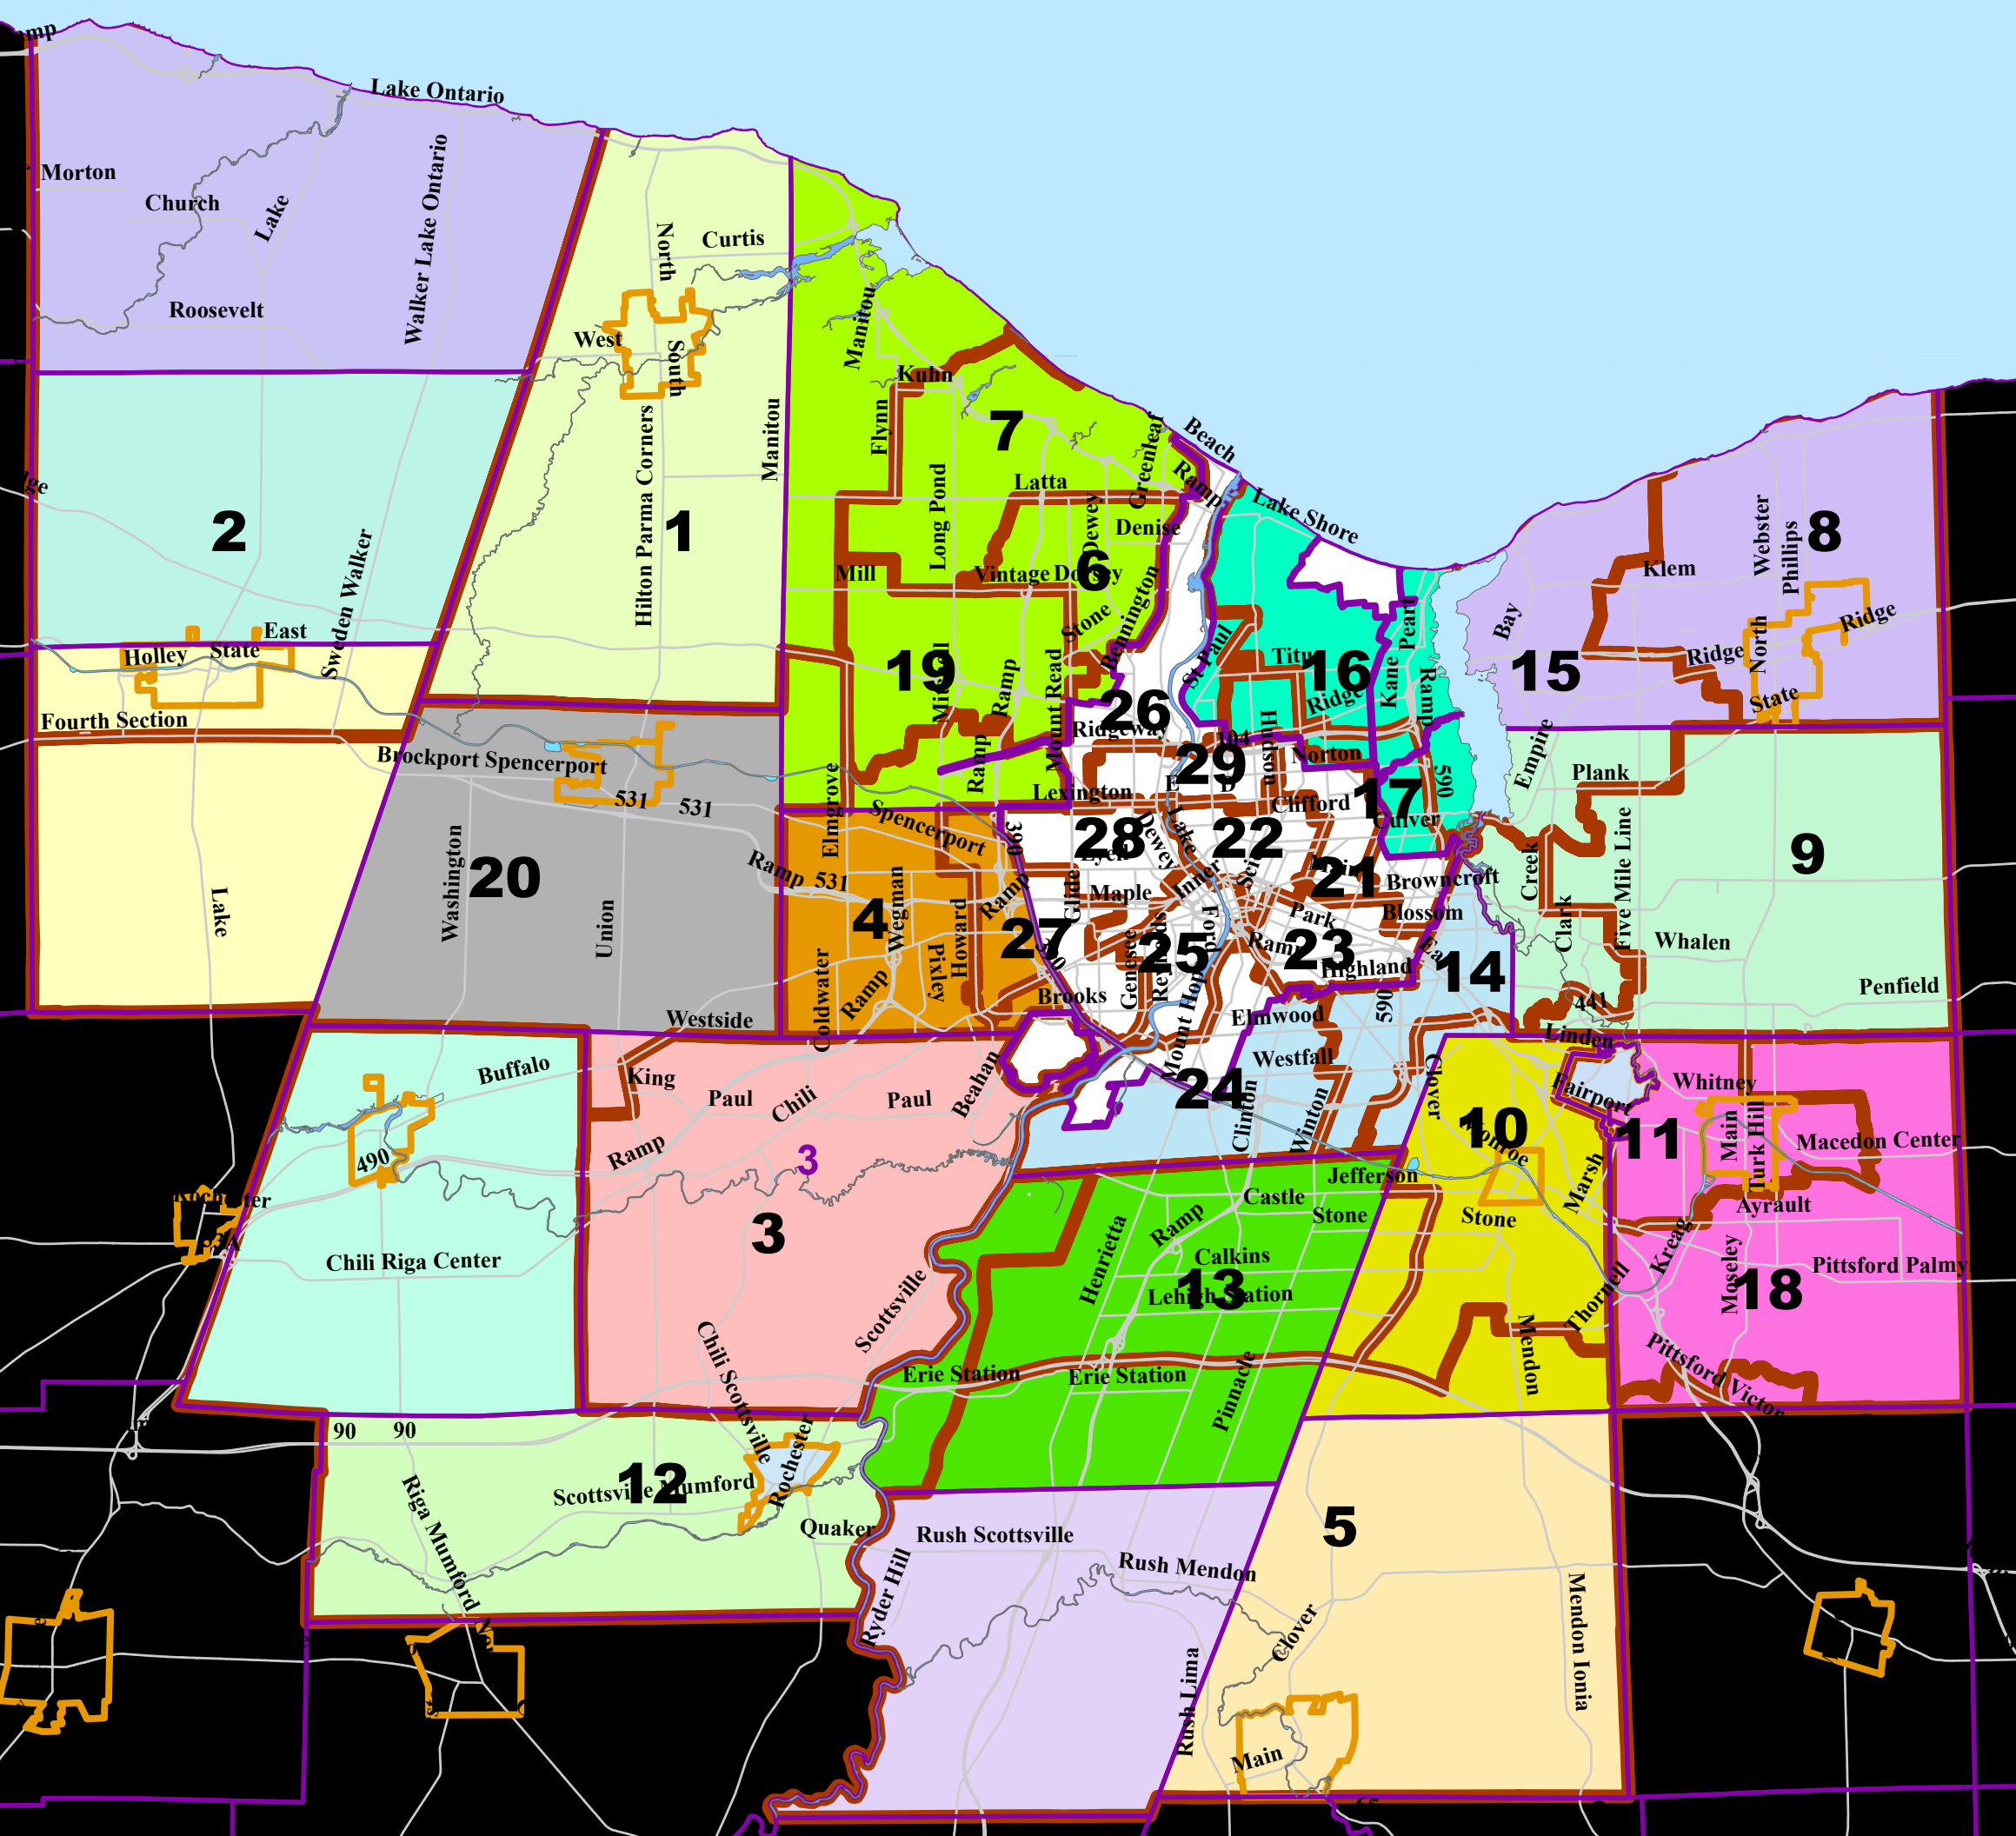

Countywide Legislative Districts

Green Line = Legislative District
Purple Line = Town or City Line
Black Line = Election District

1 = 14,454 feet

- Towns**
- Brighton
 - Brockport
 - Chili
 - Churchville
 - Clarkson
 - East Rochester
 - Fairport
 - Gates
 - Greece
 - Hamlin
 - Henrietta
 - Hilton
 - Honeoye Falls
 - Irondequoit
 - Mendon
 - Ogden
 - Parma
 - Penfield
 - Perinton
 - Pittsford
 - Riga
 - Rochester
 - Rush
 - Scottsville
 - Spencerport
 - Sweden
 - Webster
 - Wheatland

Lake Ontario

Morton
Church
Roosevelt

2

Holley State
Sweden Walker

Fourth Section

Lake

20
Washington

Buffalo
Chili Riga Center

12
Riga Mumford
Scottsville Mumford

Ryder Hill
Rush Scottsville

North
Curtis

1

Hilton Parma Corners

Brockport Spencerport

Union

King
Paul
Chili

Spencerport

Wegman

Howard

4

Westside

King

Paul

Chili