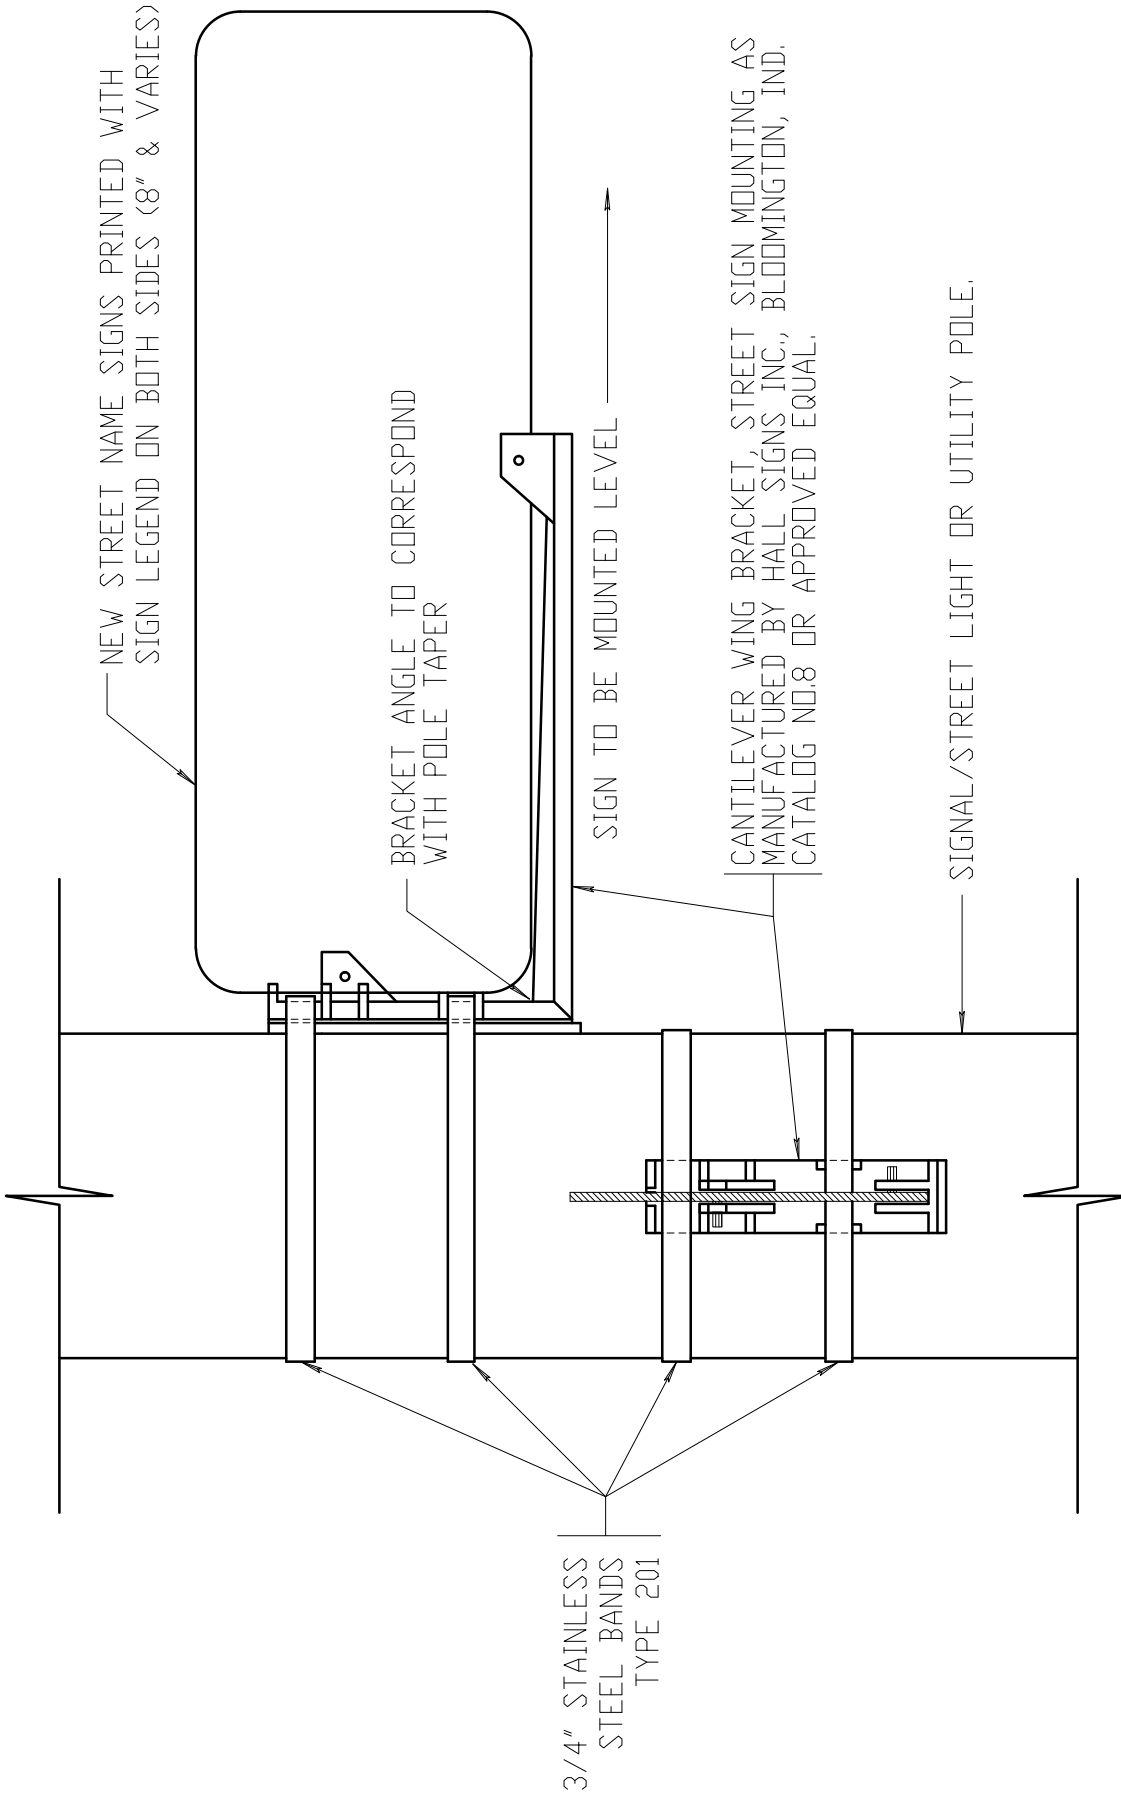

12/16/13  
REVISED

POLE MOUNTED STREET NAME SIGN INSTALLATION  
NOT TO SCALE