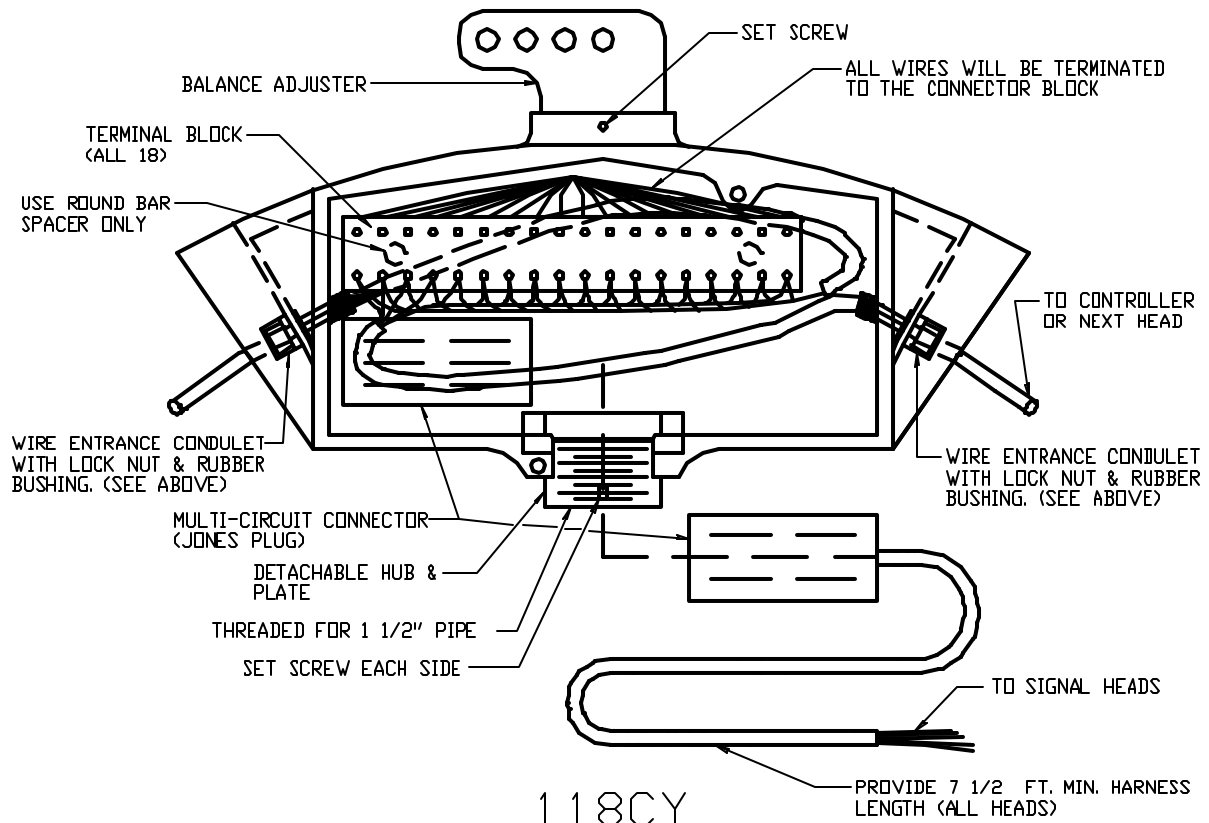

COVER PLATE

WIRE ENTRANCE CONDULET WITH LOCK NUT & RUBBER BUSHING, TYPE AB

118CY

DISCONNECT HANGER
NOT TO SCALE

4/1/98

REVISED