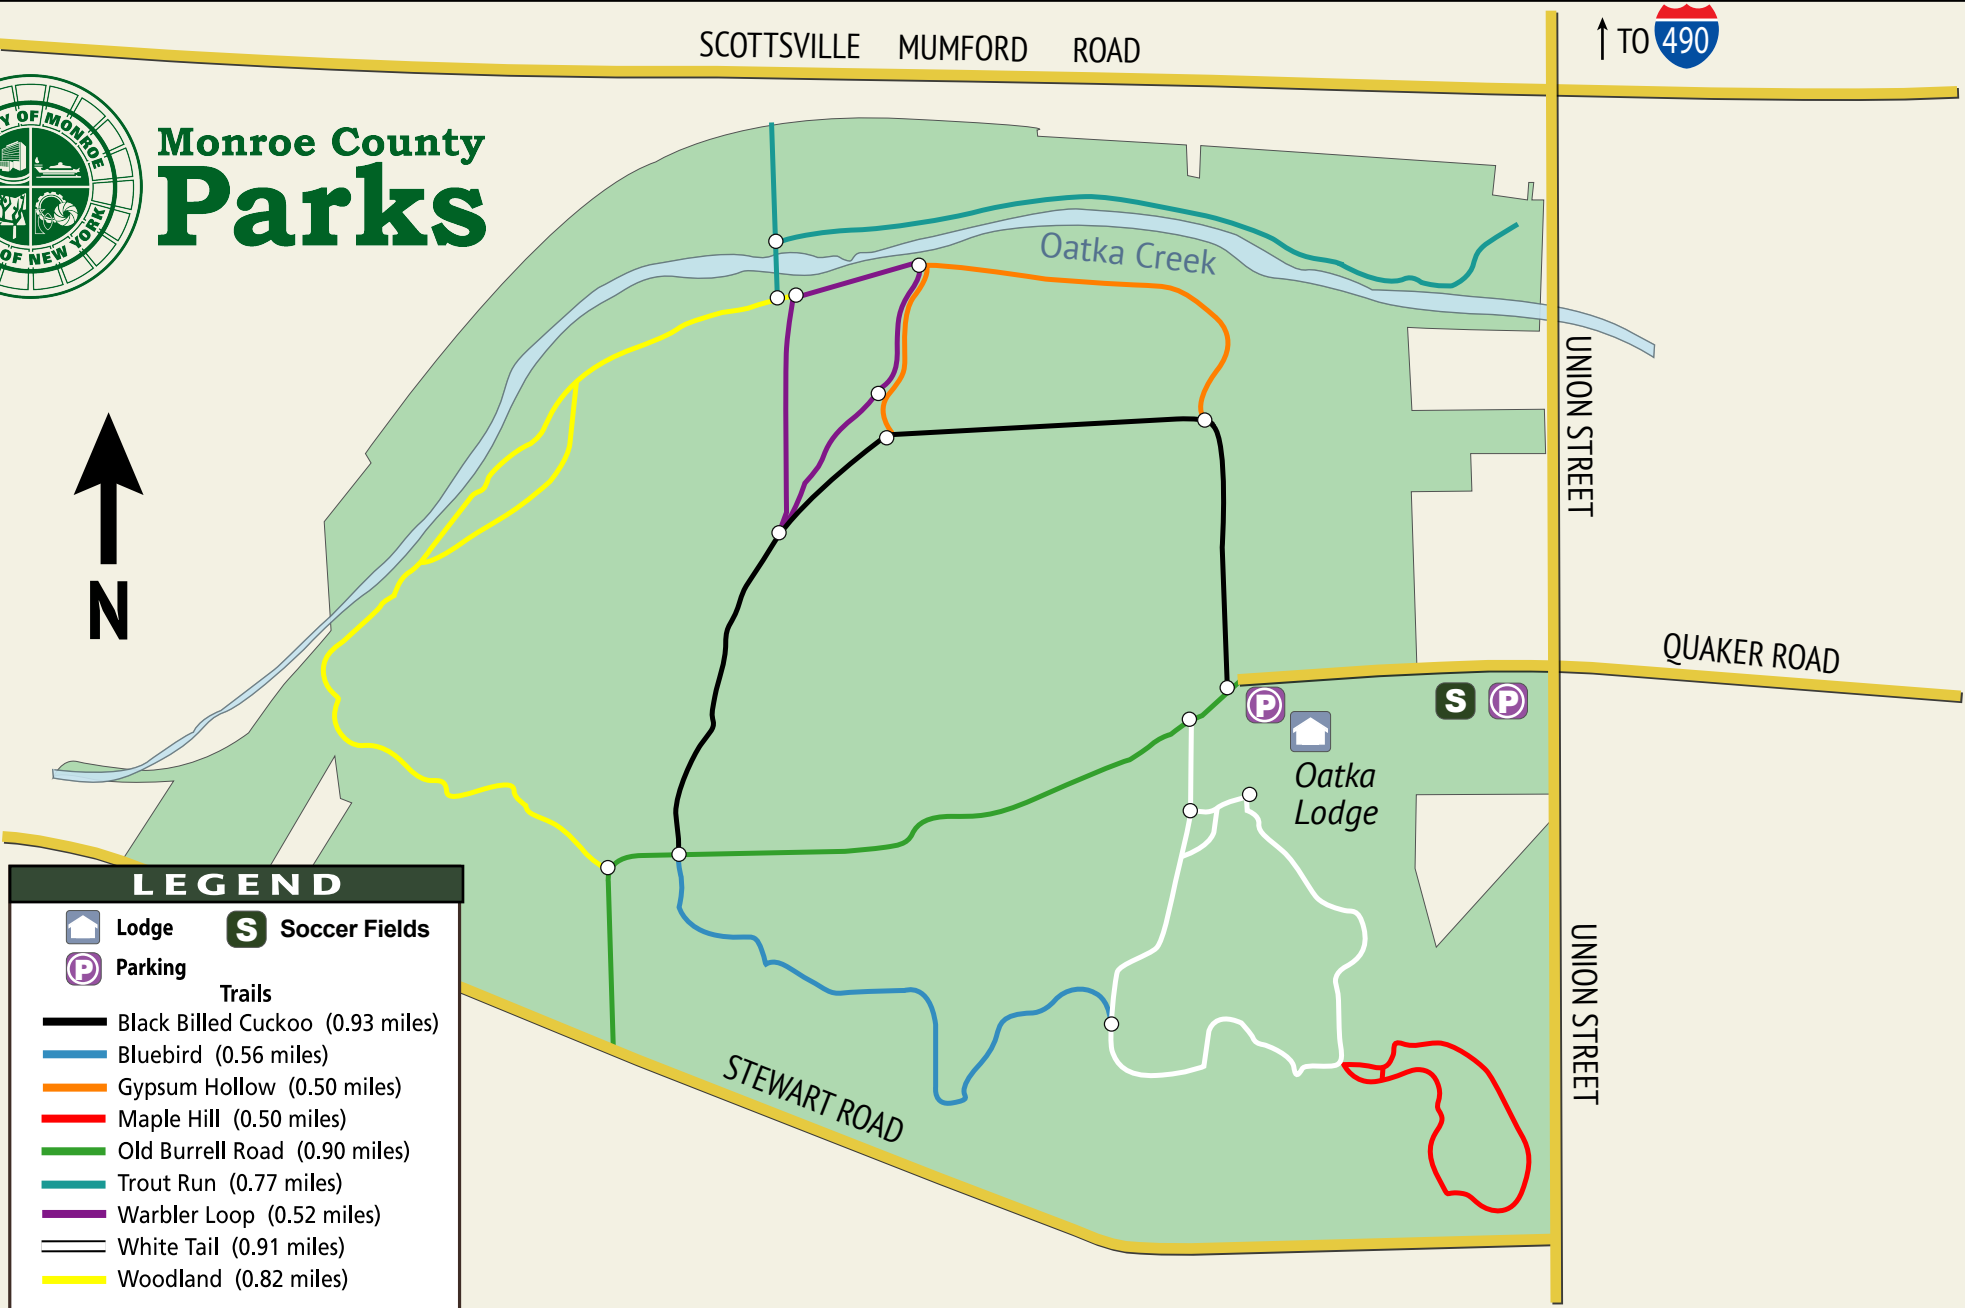

OATKA CREEK PARK

Park Staff: 585-509-2843

for more information:
monroecounty.gov/parks
585-753-PARK (7275)

Monroe County Parks

LEGEND

Lodge	Soccer Fields
Parking	
Trails	
Black Billed Cuckoo (0.93 miles)	
Bluebird (0.56 miles)	
Gypsum Hollow (0.50 miles)	
Maple Hill (0.50 miles)	
Old Burrell Road (0.90 miles)	
Trout Run (0.77 miles)	
Warbler Loop (0.52 miles)	
White Tail (0.91 miles)	
Woodland (0.82 miles)	
Trail Intersection	