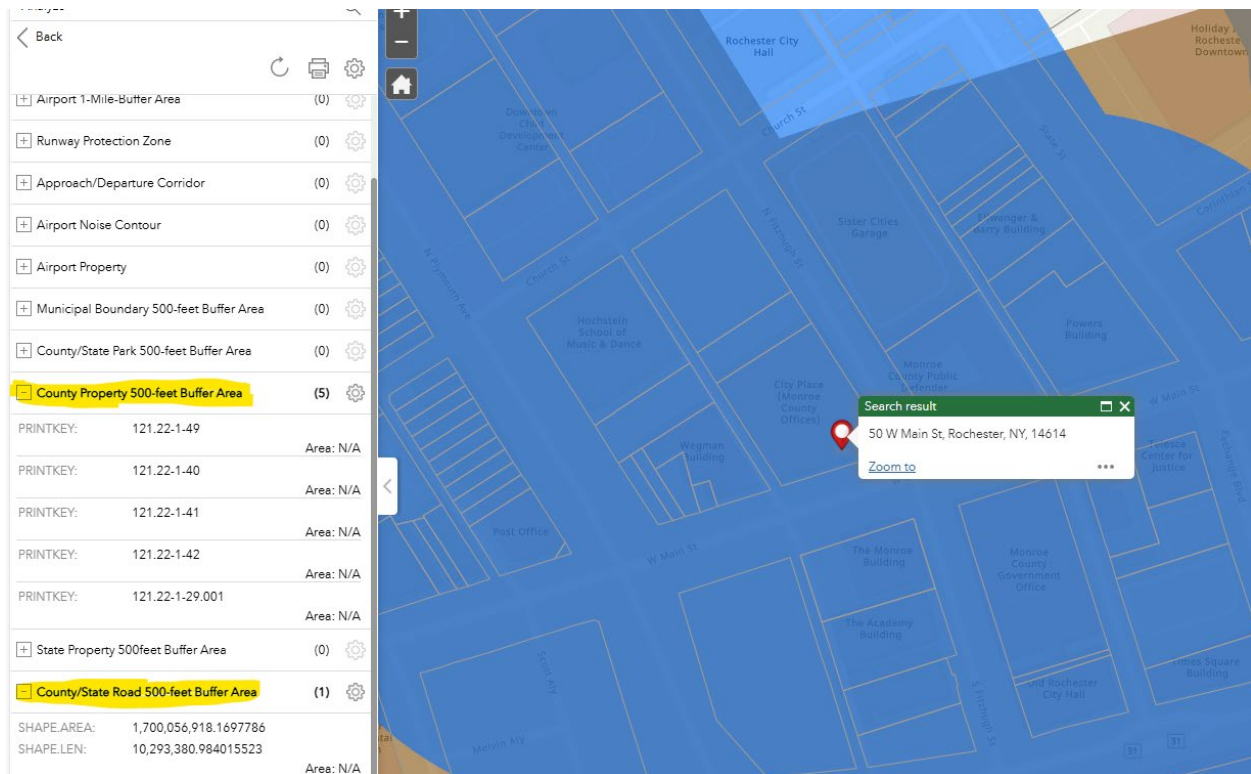

Monroe County Planning Development Review Area Online Map Instructions

To access the online map:

<https://maps.monroecounty.gov/portal/apps/webappviewer/index.html?id=4f7d24ff60db482a81400ff243e75622>

Step 1: Read the pop-up disclaimer and click OK to view the map

Step 2: Enter an address or parcel tax ID in the “Find address or place” box, Click enter or Search icon.

Step 3: Map will be zoomed in to the entered address location. A pop-up window will show the parcel information. Double check the parcel information to make sure the parcel matched the parcel that you are searching for.

Step 4: Click on **“Analyze”** button. Results will appear on the left—if “0,” it indicates no trigger; whereas “1” or greater indicates the location is within a review area. **Please note** these results reflect only geographic 239 triggers. For other 239 review requirements, please refer to: [NYS GML 239 m & n](#) . Click on each layer for more details.