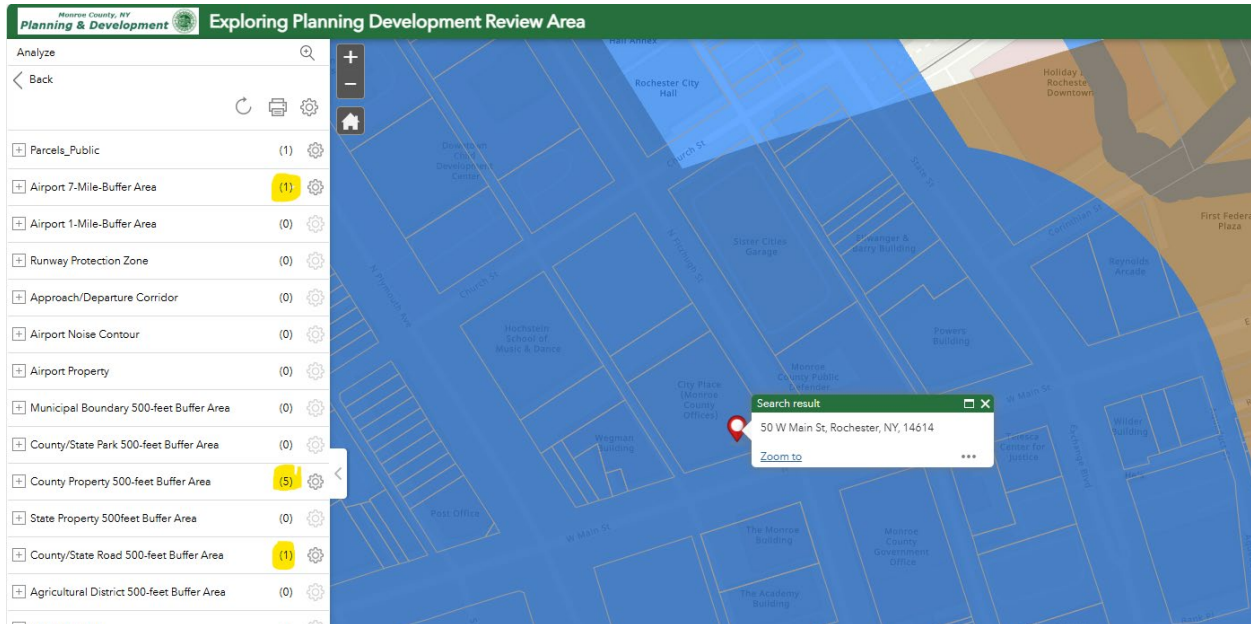

Monroe County Planning Development Review Area Online Map Instructions

To access the online map:

<https://maps.monroecounty.gov/portal/apps/webappviewer/index.html?id=4f7d24ff60db482a81400ff243e75622>

Step 1: Read the pop-up disclaimer and click OK to view the map

Step 2: Enter an address or parcel tax ID in the “Find address or place” box, Click enter or Search icon.

Step 3: Map will be zoomed in to the entered address location. A pop-up window will show the parcel information. Double check the parcel information to make sure the parcel matched the parcel that you are searching for.

Step 4: Click on **“Analyze”** button. Results will appear on the left—if “0,” it indicates no trigger; whereas “1” or greater indicates the location is within a review area. **Please note** these results reflect only geographic 239 triggers. For other 239 review requirements, please refer to: [NYS GML 239 m & n](#) . Click on each layer for more details.