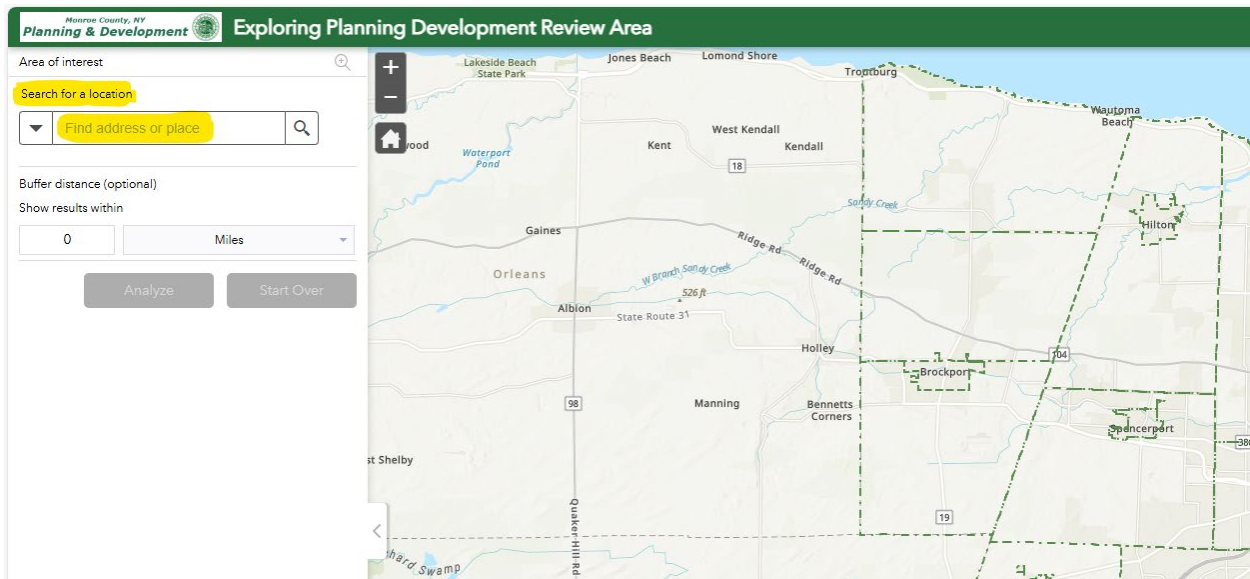

Monroe County Planning Development Review Area Online Map Instructions

To access the online map:

<https://maps.monroecounty.gov/portal/apps/webappviewer/index.html?id=4f7d24ff60db482a81400ff243e75622>

Step 1: Read the pop-up disclaimer and click OK to view the map

Step 2: Enter an address or parcel tax ID in the “Find address or place” box, Click enter or Search icon.

Step 3: Map will be zoomed in to the entered address location. A pop-up window will show the parcel information. Double check the parcel information to make sure the parcel matched the parcel that you are searching for.

Step 4: Click on **“Analyze”** button. Results will appear on the left—if “0,” it indicates no trigger; whereas “1” or greater indicates the location is within a review area. **Please note** these results reflect only geographic 239 triggers. For other 239 review requirements, please refer to: [NYS GML 239 m & n](#) . Click on each layer for more details.