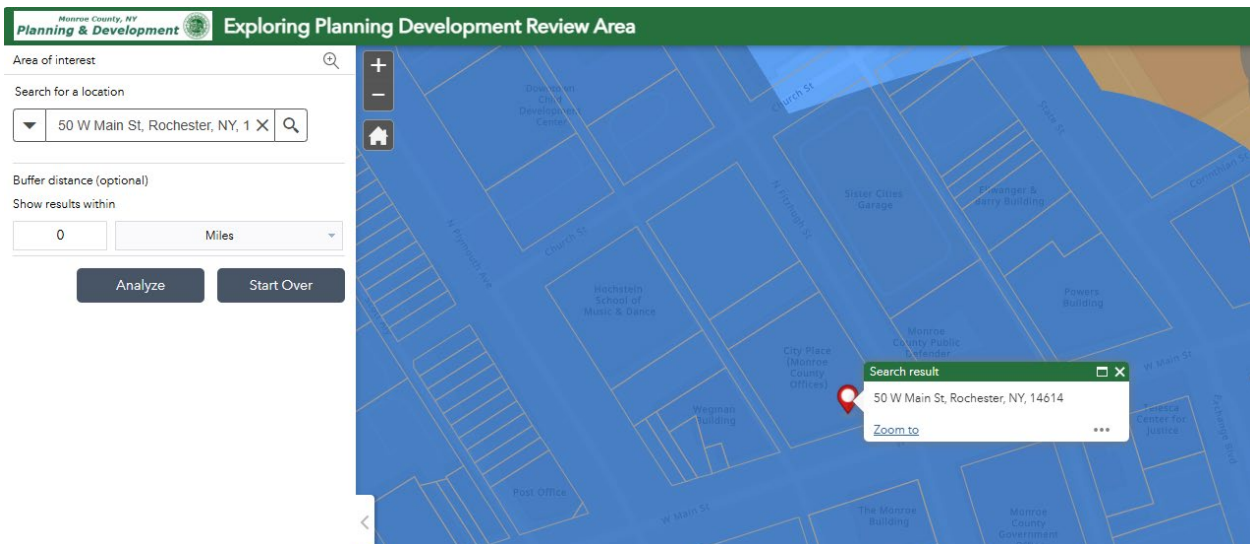

Monroe County Planning Development Review Area Online Map Instructions

To access the online map:

<https://maps.monroecounty.gov/portal/apps/webappviewer/index.html?id=4f7d24ff60db482a81400ff243e75622>

Step 1: Read the pop-up disclaimer and click OK to view the map

Step 2: Enter an address or parcel tax ID in the “Find address or place” box, Click enter or Search icon.

Step 3: Map will be zoomed in to the entered address location. A pop-up window will show the parcel information. Double check the parcel information to make sure the parcel matched the parcel that you are searching for.

Step 4: Click on **“Analyze”** button. Results will appear on the left—if “0,” it indicates no trigger; whereas “1” or greater indicates the location is within a review area. **Please note** these results reflect only geographic 239 triggers. For other 239 review requirements, please refer to: [NYS GML 239 m & n](#) . Click on each layer for more details.